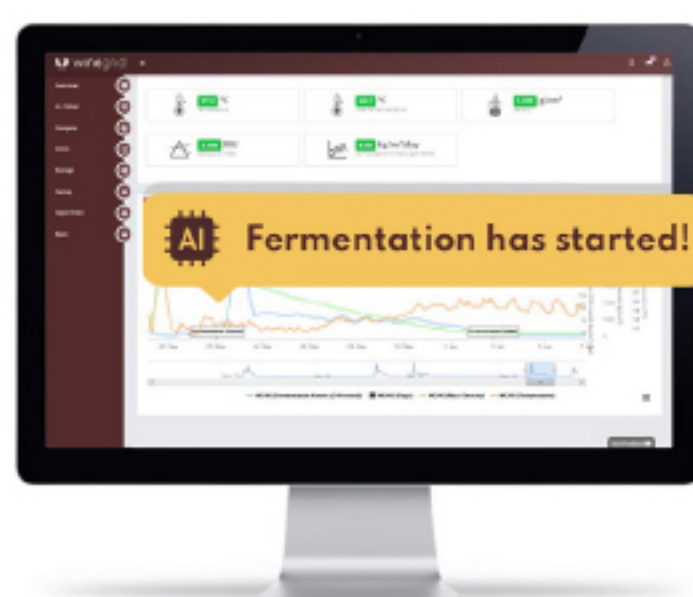

ARTIFICIAL INTELLIGENCE