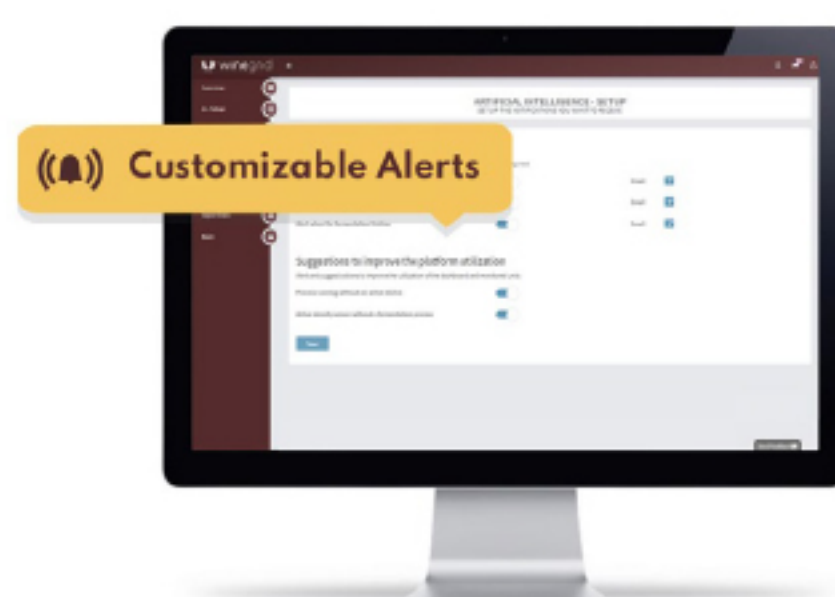

CUSTOMIZABLE ALERTS AND NOTIFICATIONS