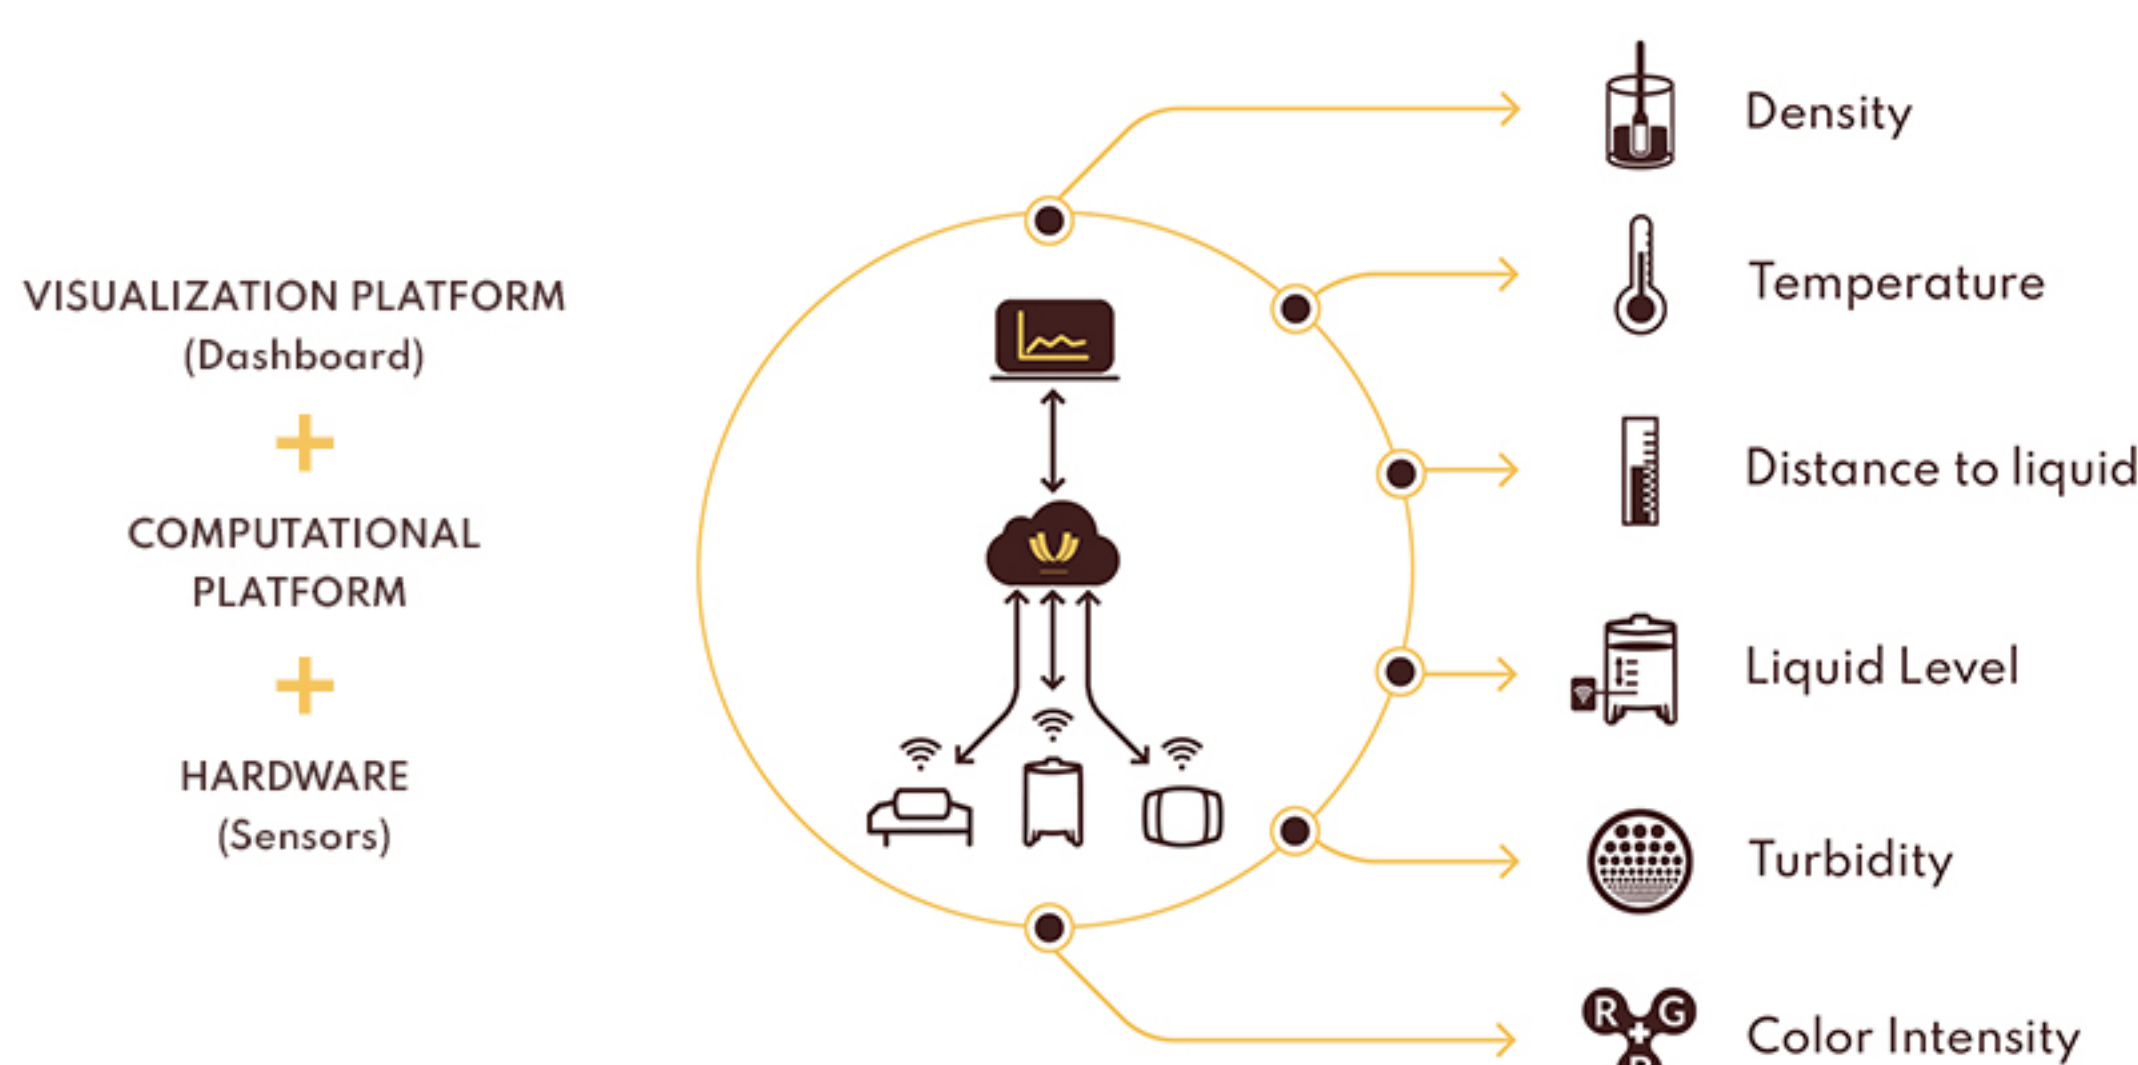

A fully integrated **remote** and **real-time** solution for **smart monitoring** the **winemaking** process

## MULTIPARAMETER MONITORING

Monitoring fermentation, until recently, was mostly a manual, reactive and time-consuming process. With WINEGRID it becomes a remote, real-time, proactive and predictive process.

## 3 SIMPLE STEPS

to help drive the wine production precisely as you want by using WINEGRID's sensing solutions

## VISUALIZATION PLATFORM DASHBOARD

THE WINERY IN THE PALM OF YOUR HAND.

SIMPLE.  
EASY.  
ANYTIME.  
ANYWHERE.

User-friendly and remote access to all the sensing units, in your winery on a computer, tablet or smartphone.