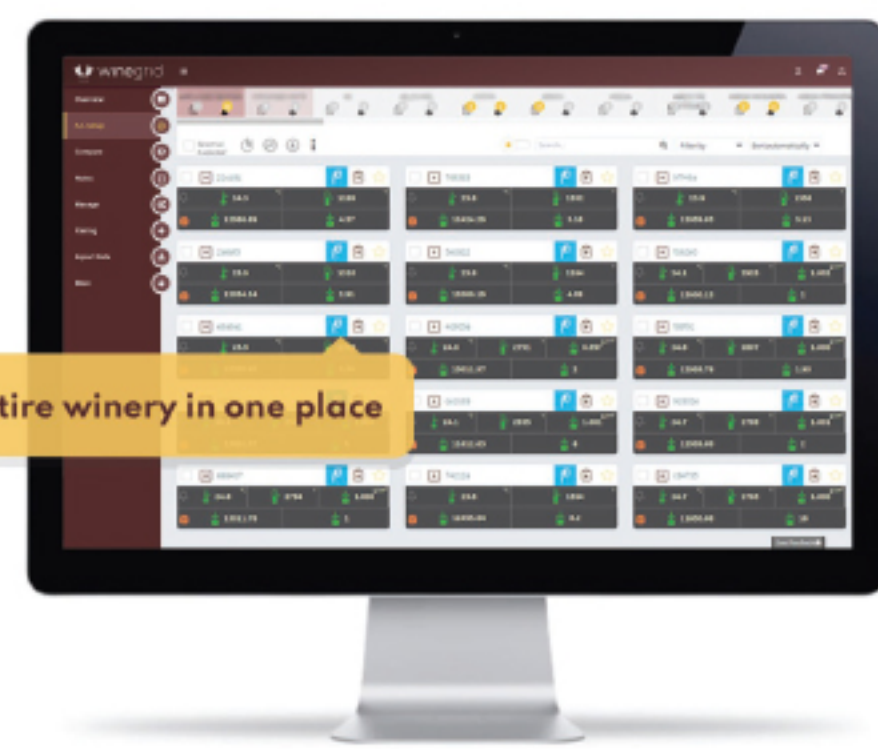

A fully integrated **remote** and **real-time** solution for **smart monitoring** the **winemaking** process

## MULTIPARAMETER MONITORING

Monitoring fermentation, until recently, was mostly a manual, reactive and time-consuming process. With WINEGRID it becomes a remote, real-time, proactive and predictive process.

## 3 SIMPLE STEPS

to help drive the wine production precisely as you want by using WINEGRID's sensing solutions

## VISUALIZATION PLATFORM DASHBOARD

THE WINERY IN THE PALM OF YOUR HAND.

SIMPLE.  
EASY.  
ANYTIME.  
ANYWHERE.

User-friendly and remote access to all the sensing units, in your winery on a computer, tablet or smartphone.