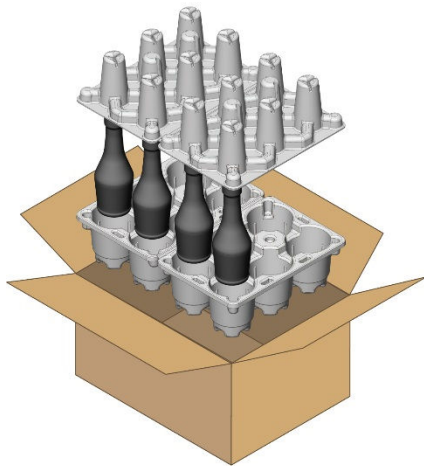

WESTERN PULP PRODUCTS COMPANY

Post Office Box 968
Corvallis, Oregon 97339

westernpulp.com

D2C Beverage Bottle **TOP SHIPPER**

Introducing a new D2C™ Shipper for direct-to-consumer beverage shipments in *glass bottles*

The new D2C Beverage Bottle Top Shipper is designed as a companion part to our Beverage Can Shipper. Designed to fit common and refillable 12oz./355ml long neck bottles, 16.9oz./500ml bottles and single serving 187ml sparkling wine bottles. Now bottles of Craft Beer, Ciders, Alternative non-alcoholic drinks and “splits” of sparkling wine can be safely shipped using a Beverage Can Shipper for the bottom in combination with the new D2C Beverage Bottle Top Shipper.

To ship 12 Bottles, use the Beverage Bottle Top Shipper along with a bottom Beverage Can Shipper:

Cut bottom and top Shippers in half to serve as top and bottom shippers for 6 bottles:

Environmentally Responsible