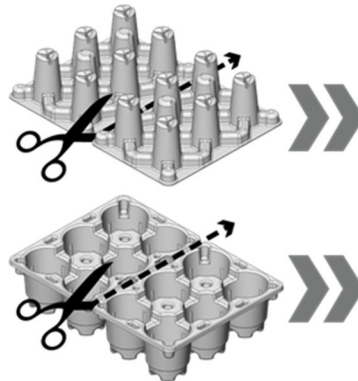

WESTERN PULP PRODUCTS COMPANY

Post Office Box 968
Corvallis, Oregon 97339

westernpulp.com

D2C Beverage Bottle **TOP SHIPPER**

Introducing a new D2C™ Shipper for direct-to-consumer beverage shipments in *glass bottles*

The new D2C Beverage Bottle Top Shipper is designed as a companion part to our Beverage Can Shipper. Designed to fit common and refillable 12oz./355ml long neck bottles, 16.9oz./500ml bottles and single serving 187ml sparkling wine bottles. Now bottles of Craft Beer, Ciders, Alternative non-alcoholic drinks and “splits” of sparkling wine can be safely shipped using a Beverage Can Shipper for the bottom in combination with the new D2C Beverage Bottle Top Shipper.

To ship 12 Bottles, use the Beverage Bottle Top Shipper along with a bottom Beverage Can Shipper:

Cut bottom and top Shippers in half to serve as top and bottom shippers for 6 bottles:

Environmentally Responsible