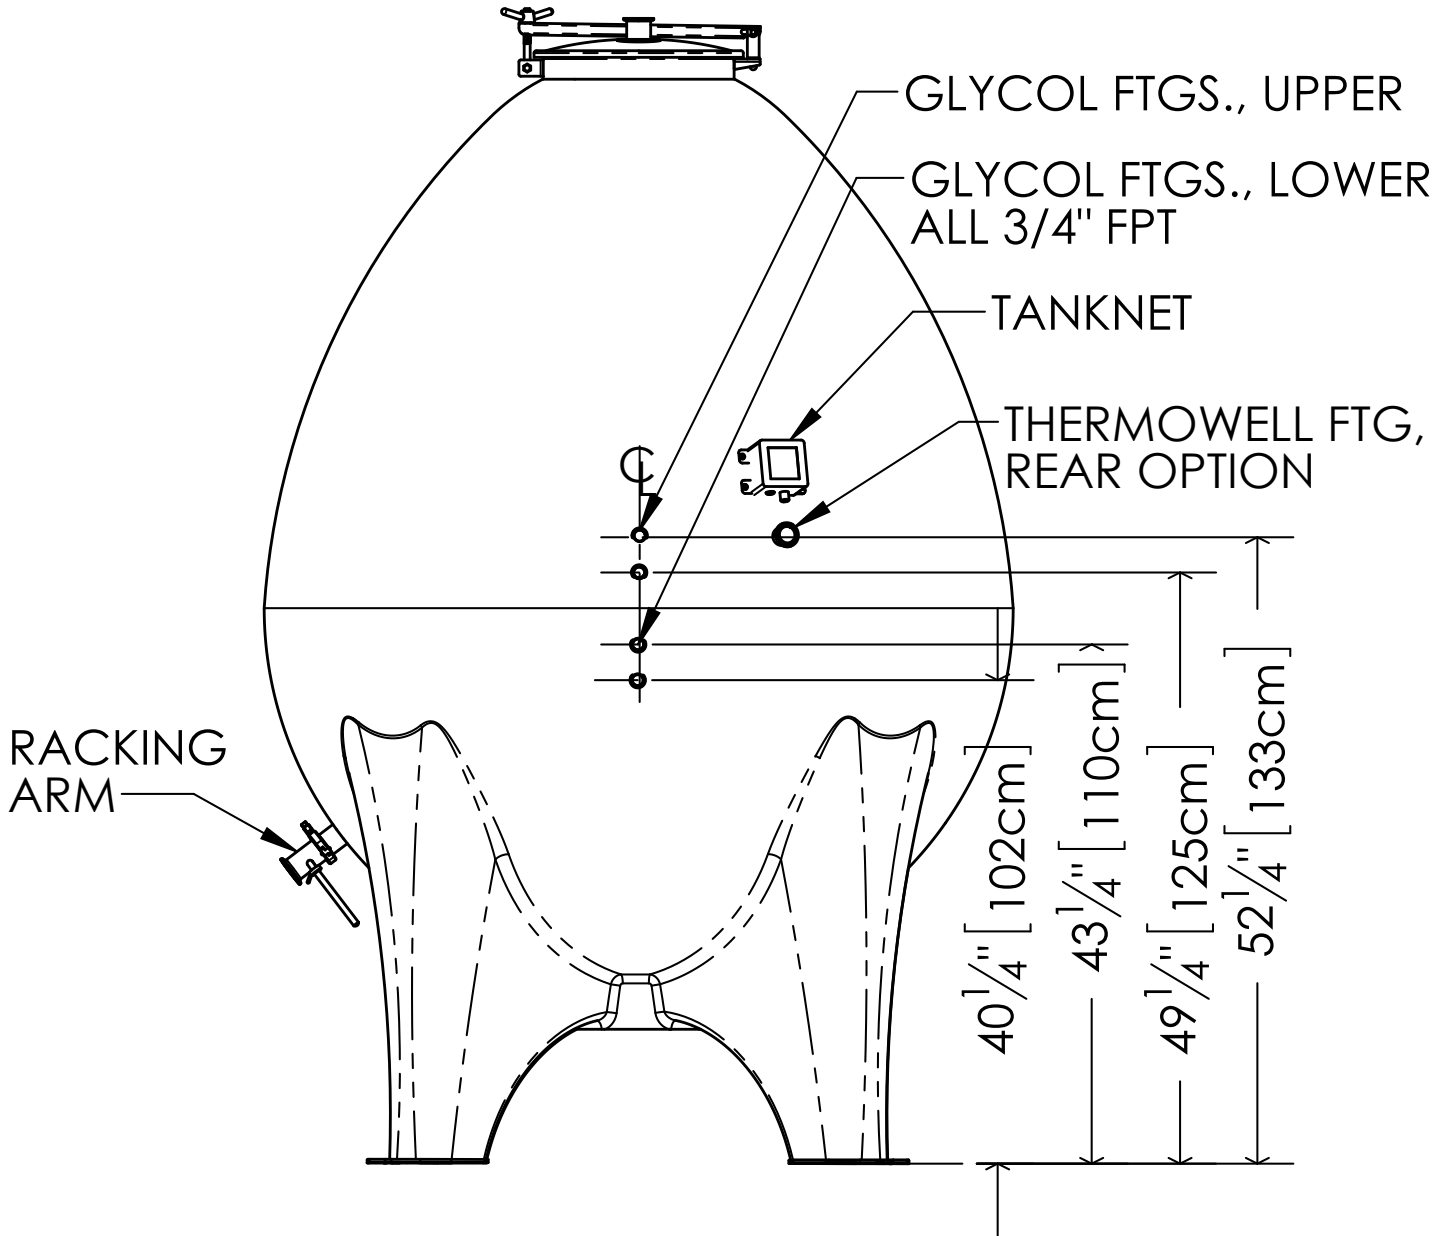

# CLASSIC EGG SHAPE

476 gal / 1,802 ltr

Dry Wt: 4,732 lbs / 2,151 kg

Filled Wt: 8,778 lbs / 3,982 kg

Some items shown here may be optional and not included. Refer to your order.

FRONT VIEW

# CLASSIC EGG SHAPE

476 gal / 1,802 ltr

Dry Wt: 4,732 lbs / 2,151 kg

Filled Wt: 8,778 lbs / 3,982 kg

Some items shown here may be optional and not included. Refer to your order.

REAR

BACK VIEW

CONCRETE WINE TANKS  
SONOMA CAST STONE  
CONCRETEWINETANKS.COM

# CLASSIC EGG SHAPE

476 gal / 1,802 ltr

Dry Wt: 4,732 lbs / 2,151 kg

Filled Wt: 8,778 lbs / 3,982 kg

Some items shown here may be optional and not included. Refer to your order.