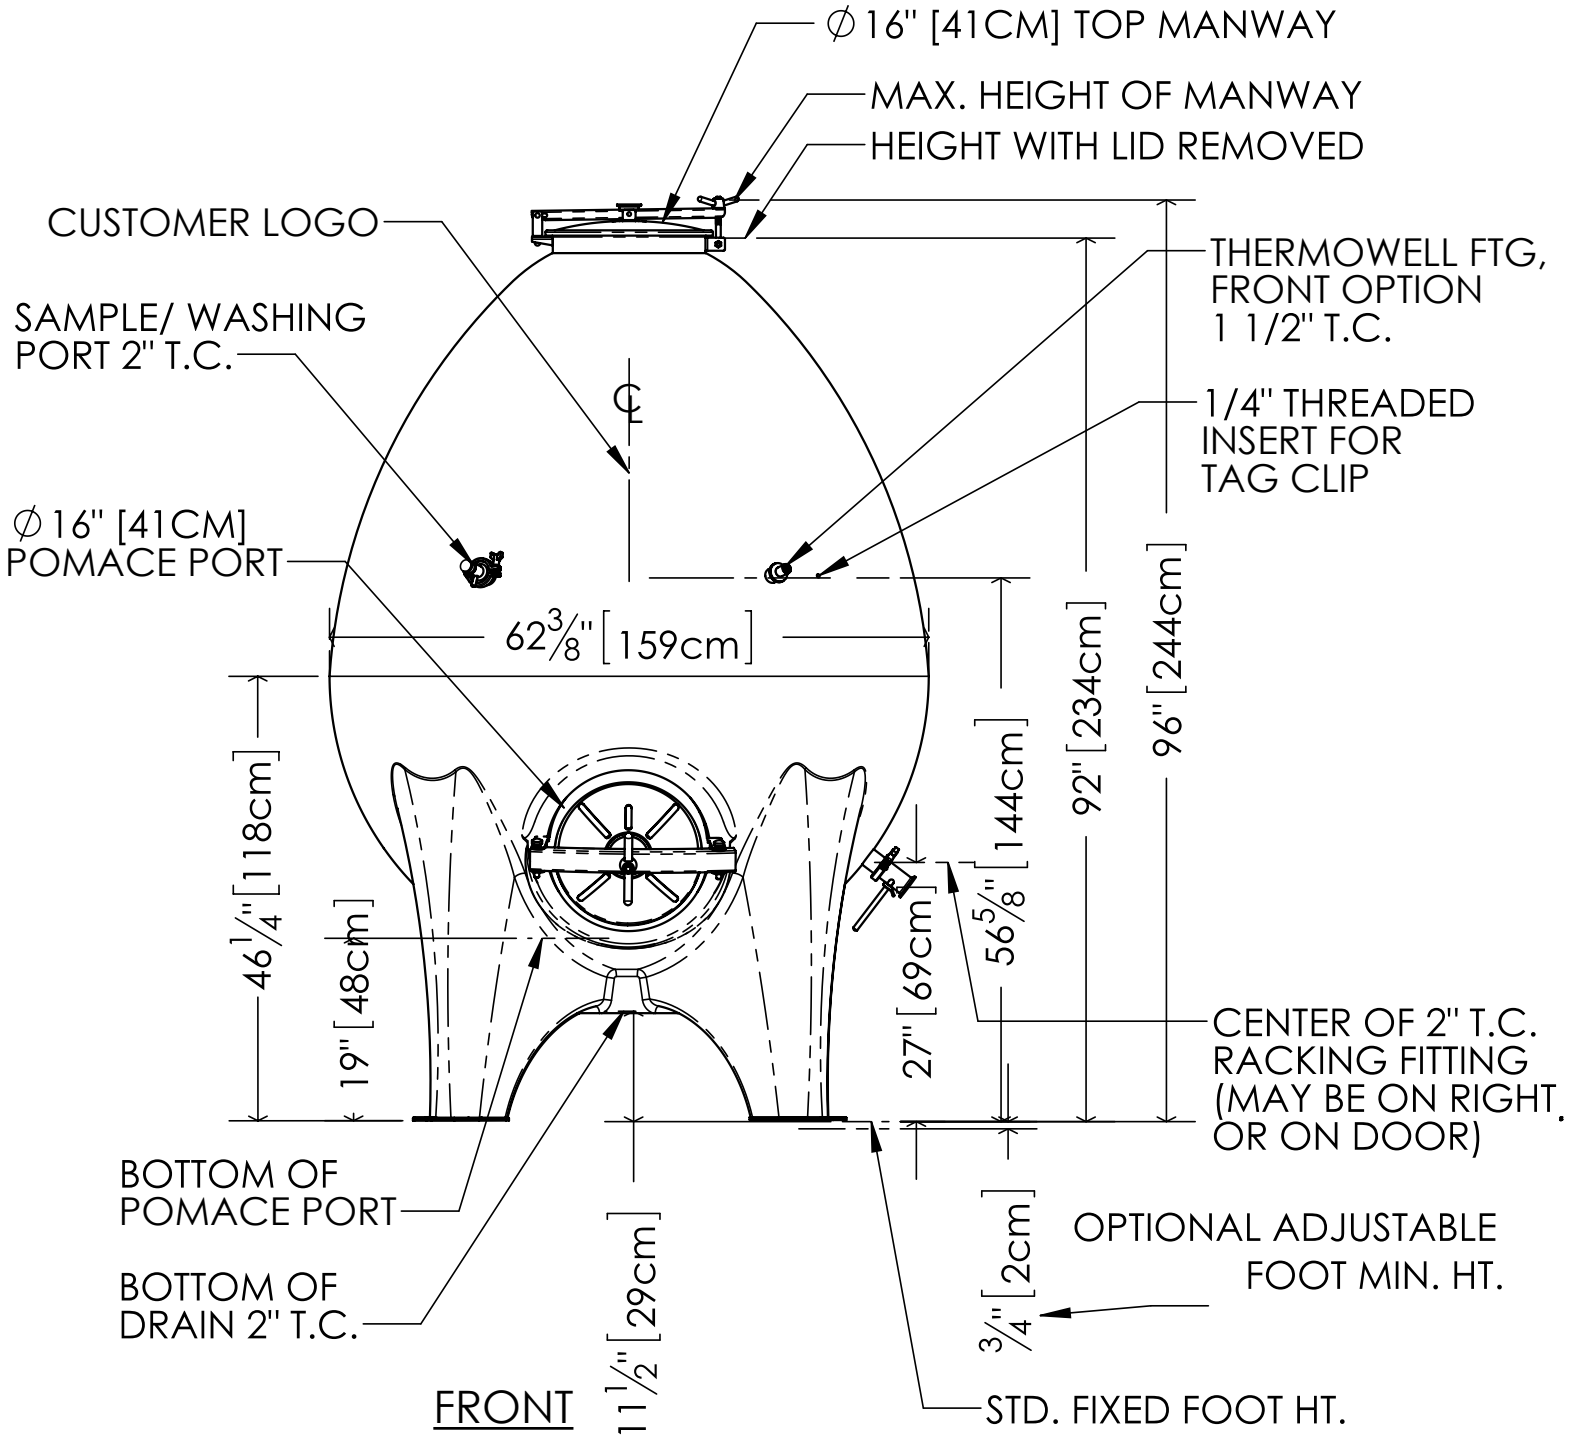

# CLASSIC EGG SHAPE

476 gal / 1,802 ltr

Dry Wt: 4,732 lbs / 2,151 kg

Filled Wt: 8,778 lbs / 3,982 kg

Some items shown here may be optional and not included. Refer to your order.

FRONT VIEW

# CLASSIC EGG SHAPE

476 gal / 1,802 ltr

Dry Wt: 4,732 lbs / 2,151 kg

Filled Wt: 8,778 lbs / 3,982 kg

Some items shown here may be optional and not included. Refer to your order.

REAR

BACK VIEW

CONCRETE WINE TANKS  
SONOMA CAST STONE  
CONCRETEWINETANKS.COM

# CLASSIC EGG SHAPE

476 gal / 1,802 ltr

Dry Wt: 4,732 lbs / 2,151 kg

Filled Wt: 8,778 lbs / 3,982 kg

Some items shown here may be optional and not included. Refer to your order.