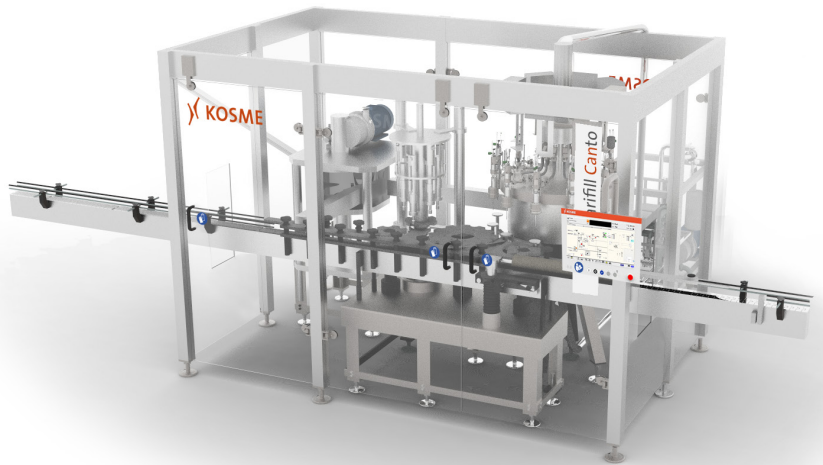

## Barifill Canto Can and Bottle Filler:

- A filling machine suitable for both bottles and cans with no valve change over needed. This new generation of compact beverage fillers exemplifies KOSME's flexibility and ease of use, and a guarantee of top quality in all conditions.
- Highly reliable, new pneumatically actuated filling valves allow fast, accurate and non-foaming processing while the product quality is preserved.