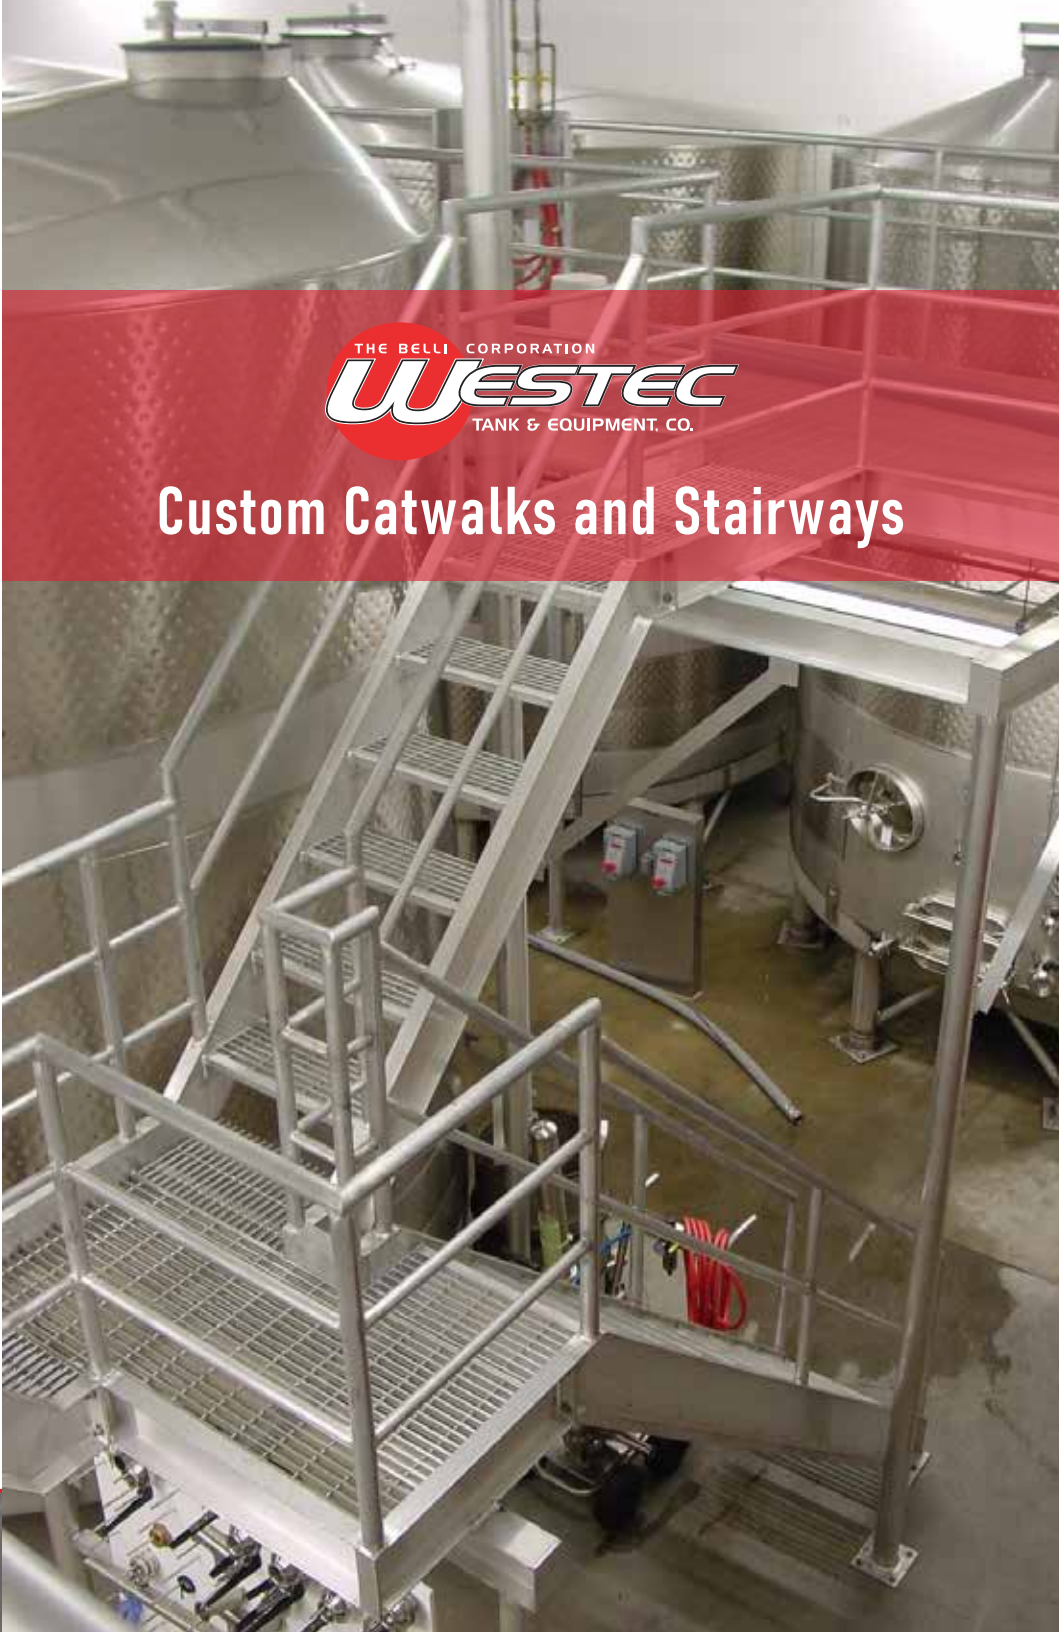

# Custom Catwalks and Stairways

Westec custom designs and builds catwalks and stairways integrated with new or existing tanks. Our design and layout guidance will help you get the best value for your tanks and integrated catwalks. About 85-90% of the aluminum catwalk fabrication is done in our Healdsburg shop, then the catwalk is assembled on site.