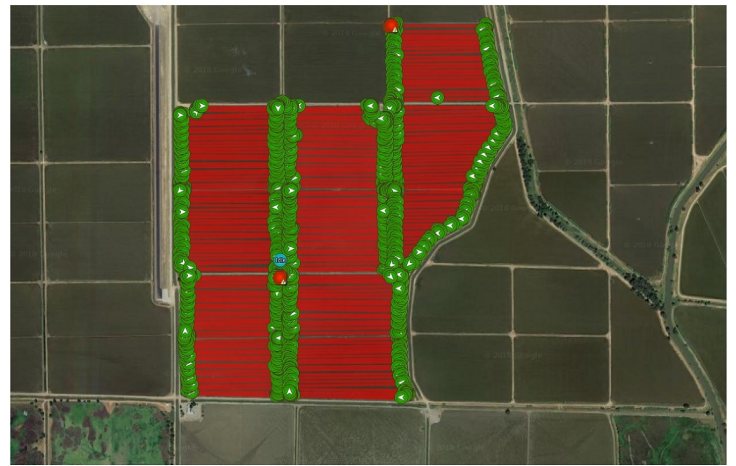

FLEET TRACKER

"The Right Track"

Theft Prevention • Reduce Dispatch Time • Grower & Customer Specific Tracking • Schedule & Track Maintenance

Manage Your Operation More Efficiently

Custom Mark Your Fields ~ Row by Row Field Work ~ Idle Time vs Stop Time

**Capturing
20 Degree Turns
for Accuracy**

**Prevent Skipping Rows
Avoid Potential Trespass Issues**

Measure and Compare Completed Acreage

For More Information Call:

209-661-5222

or visit us on the web at: FleetTrackerGPS.com