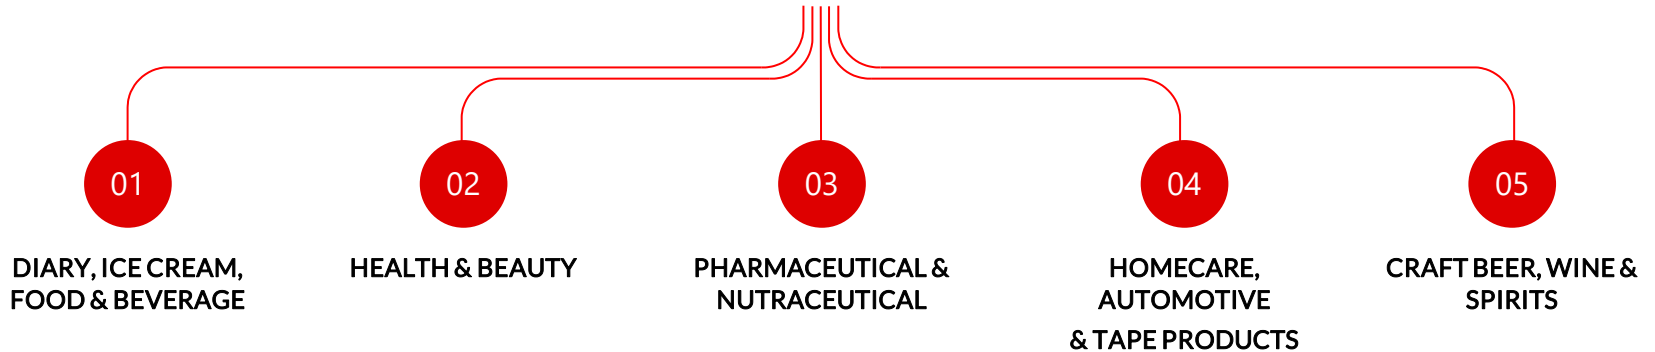

**CRAFT BEER
DECORATING AND
CONSUMABLES**
Focus in CRAFT Beer, Wine and
Liquor Segment

2014

NEW HOME (PART 2)
Move Equipment & Decorating
to new Facility - 10,000 office &
95,000 FDA Certified W.H.

2016

INDUSTRIES SERVED