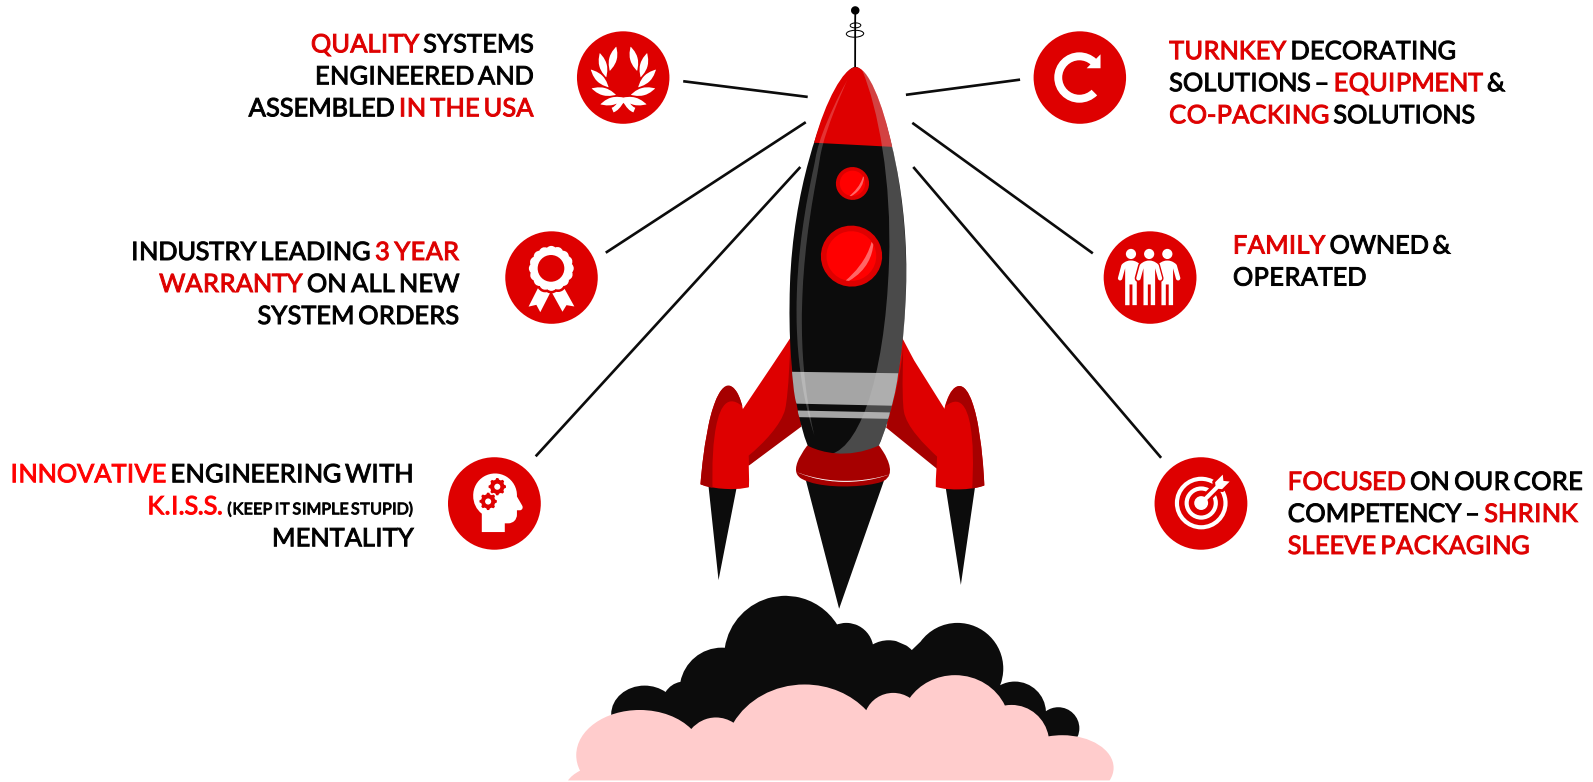

TRIPACK ADVANTAGE