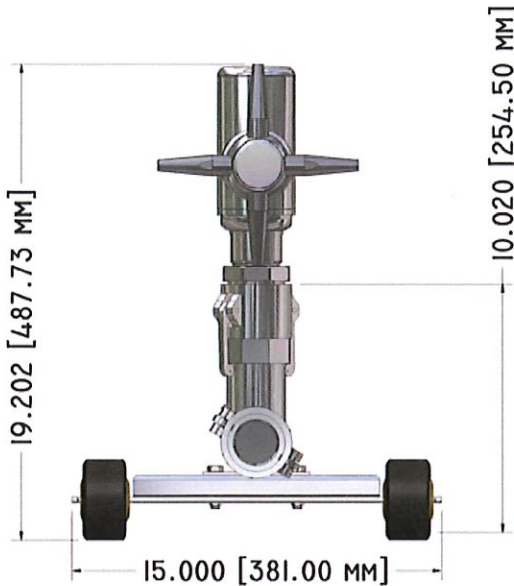

Product Data Sheet

Product : Trolley/Cart
Model : 177601-01

BUTTERWORTH

The Butterworth Trolley is designed for use with the Type LT, LTQ, and BC spray nozzles... specifically in portable cleaning applications. The trolley is designed to fit through most man ways with or without the spray nozzle attached. The trolley comes complete with quick disconnect couplings for easy connection to the spray nozzle and for connection in series is more than one trolley is needed for a cleaning application. The trolley is shipped with a plug on one end in case it is used singularly.

Industries

- Brewing
- Distilleries
- Wineries
- Food
- Others...

Specifications - Summary

Materials of Construction

- 316L Stainless Steel
- Buna N Wheels
- Buna N Gaskets
- Nitrile

Pressure Rating

- 300 PSIG

Connections

- 2.00" Quick Coupling (Female)
- Note: Shipped with plug on one end

Other materials available on request.