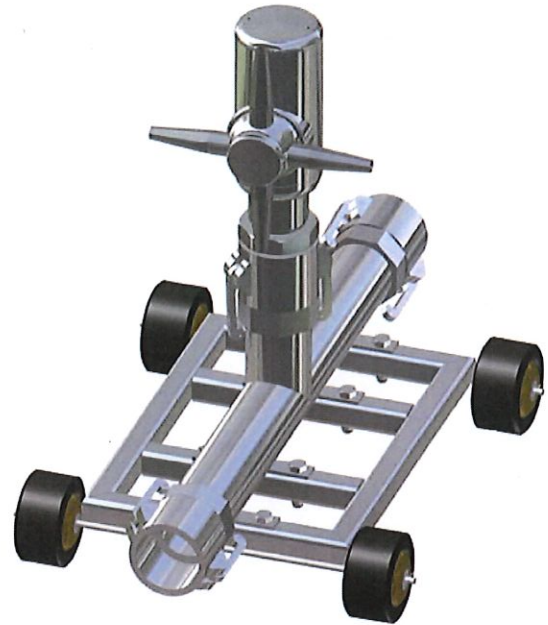

Product Data Sheet

Product : Trolley/Cart
 Model : 177601-01

BUTTERWORTH

The Butterworth Trolley is designed for use with the Type LT, LTQ, and BC spray nozzles... specifically in portable cleaning applications. The trolley is designed to fit through most man ways with or without the spray nozzle attached. The trolley comes complete with quick disconnect couplings for easy connection to the spray nozzle and for connection in series is more than one trolley is needed for a cleaning application. The trolley is shipped with a plug on one end in case it is used singularly.

Industries

- Brewing
- Distilleries
- Wineries
- Food
- Others...

Specifications - Summary

Materials of Construction

- 316L Stainless Steel
- Buna N Wheels
- Buna N Gaskets
- Nitrile

Pressure Rating

- 300 PSIG

Connections

- 2.00" Quick Coupling (Female)
- Note: Shipped with plug on one end

Other materials available on request.