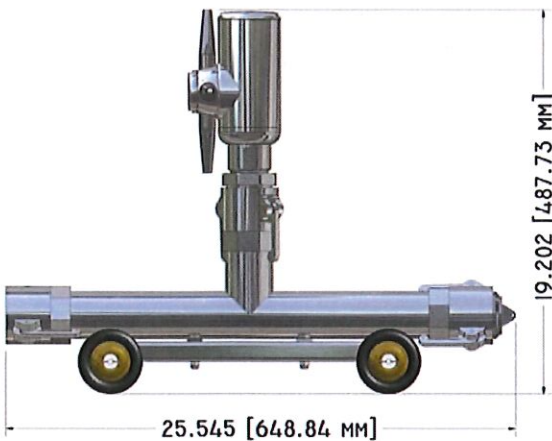

Product Data Sheet

Product : Trolley/Cart
Model : 177601-01

BUTTERWORTH

The Butterworth Trolley is designed for use with the Type LT, LTQ, and BC spray nozzles... specifically in portable cleaning applications. The trolley is designed to fit through most man ways with or without the spray nozzle attached. The trolley comes complete with quick disconnect couplings for easy connection to the spray nozzle and for connection in series is more than one trolley is needed for a cleaning application. The trolley is shipped with a plug on one end in case it is used singularly.

Industries

- Brewing
- Distilleries
- Wineries
- Food
- Others...

Specifications - Summary

Materials of Construction

- 316L Stainless Steel
- Buna N Wheels
- Buna N Gaskets
- Nitrile

Pressure Rating

- 300 PSIG

Connections

- 2.00" Quick Coupling (Female)
- Note: Shipped with plug on one end

Other materials available on request.