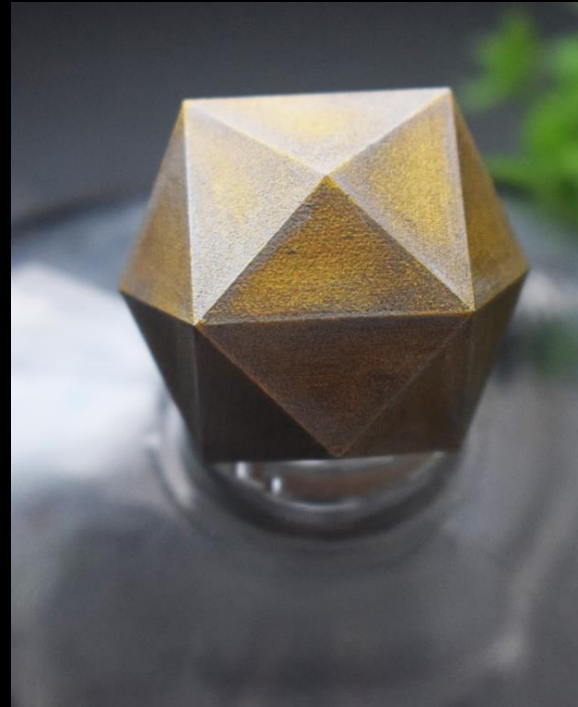

Luxury Closure Artisan

Luxury Closures

We craft Metal closures...

... and Pewters

Premium Gravitas weighted closures

Gravitas combines the feel and the weight of metal with the production ease of plastic, precisely translating drawings into reality.

For more details visit www.knorr-gravitas.com.

Luxury Closure Artisan

Gravitas is a unique material created by Guala Closures giving you the freedom to customize the weight of your closure between Plastic to Zamac, with the ease of Sourcing and Producing of Plastic