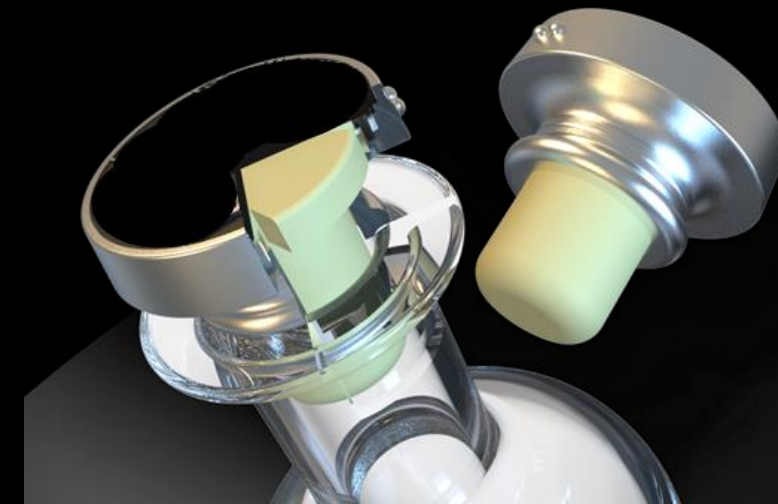

For more details visit www.knorr-gravitas.com.

Luxury Closure Artisan

Gravitas is a unique material created by Guala Closures giving you the freedom to customize the weight of your closure between Plastic to Zamac, with the ease of Sourcing and Producing of Plastic

32

Corks Solutions - Quality Testing

We provide closures with:

- Natural Cork.
- Agglomerate cork.
- Synthetic cork.

We have a strict closure test program, green light for production is given only after testing the closure solution with 2 bottles per cavities of the bottler's production line.