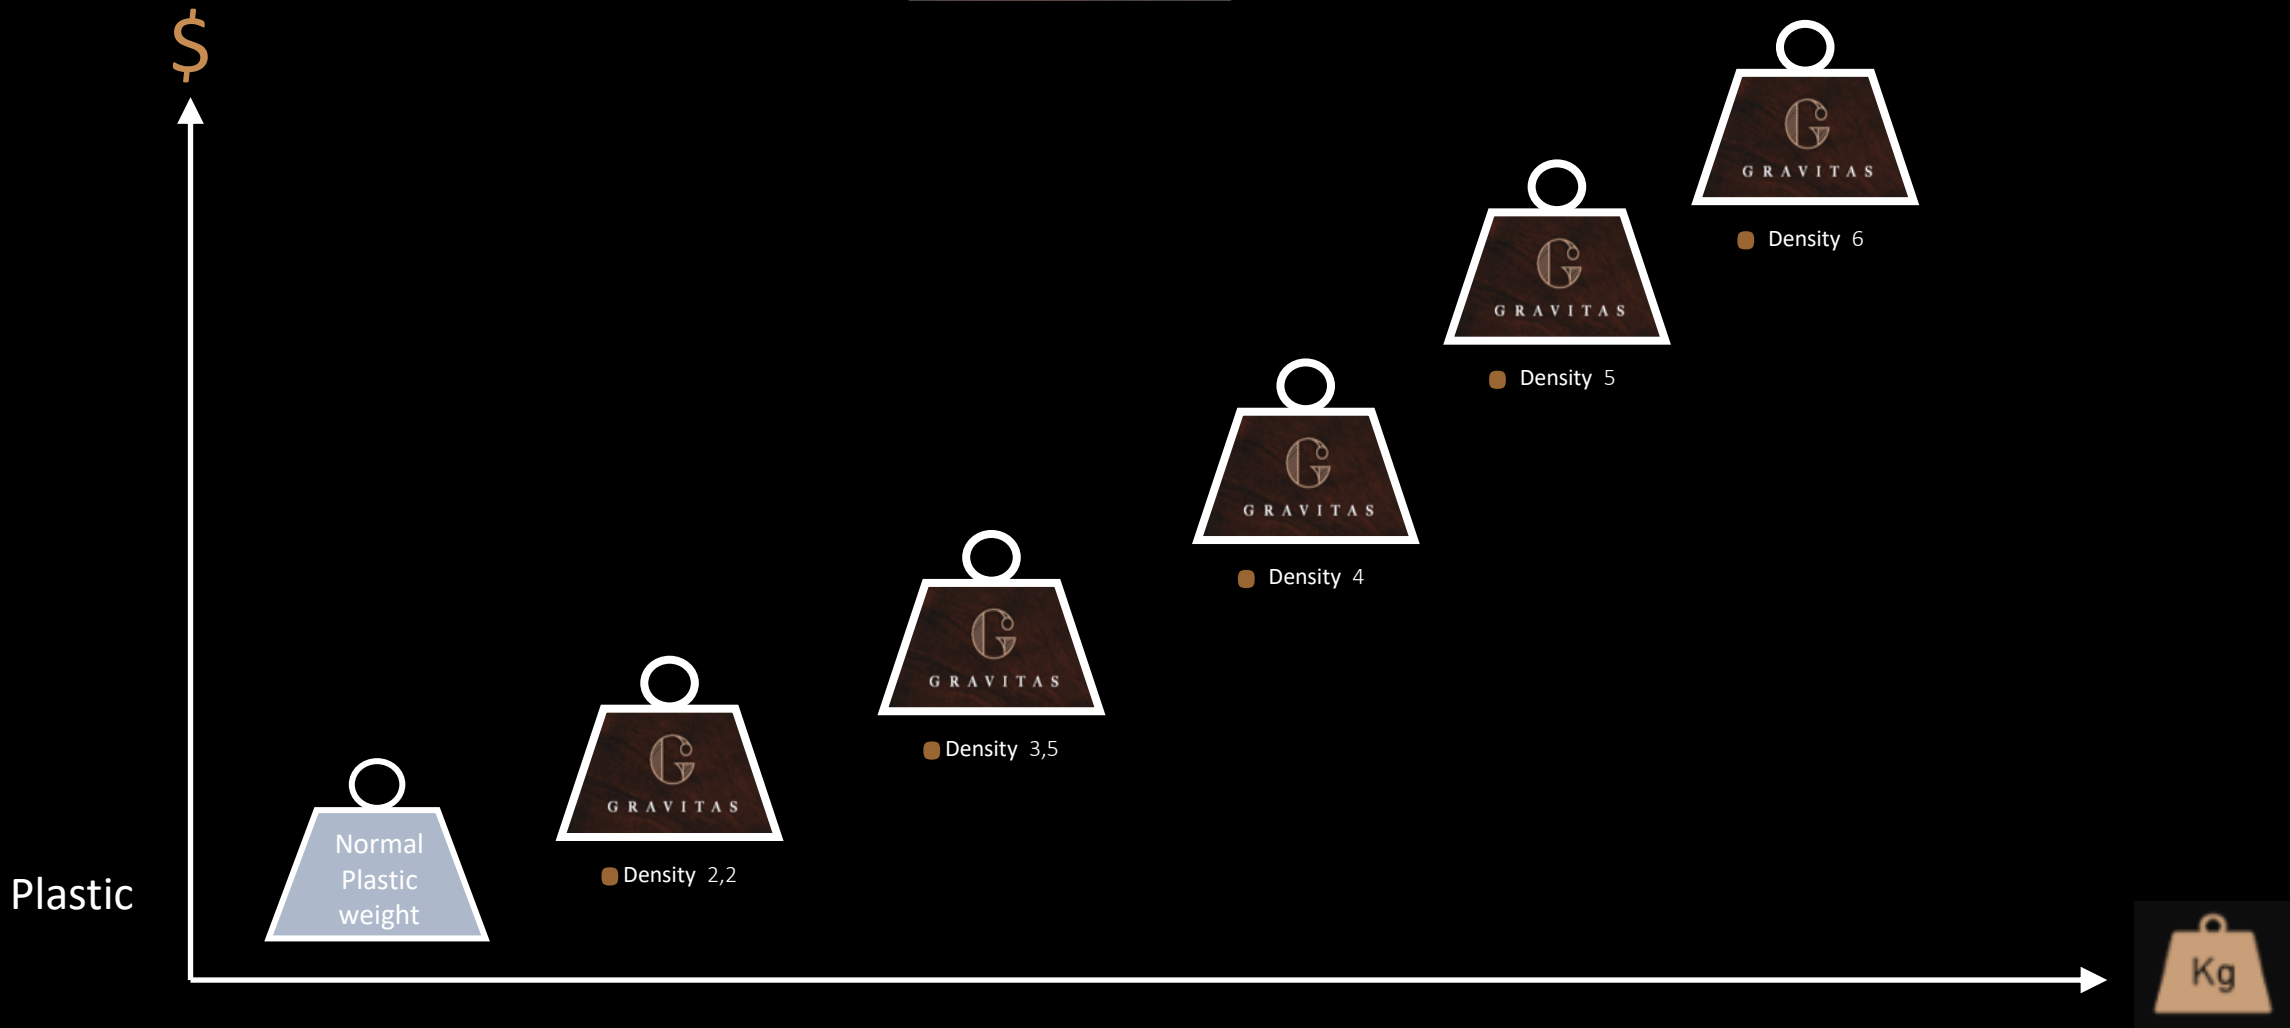

Luxury Closure Artisan

Luxury Closures

We craft Metal closures...

... and Pewters

Premium Gravitas weighted closures

Gravitas combines the feel and the weight of metal with the production ease of plastic, precisely translating drawings into reality.

For more details visit www.knorr-gravitas.com.

Luxury Closure Artisan

Gravitas is a unique material created by Guala Closures giving you the freedom to customize the weight of your closure between Plastic to Zamac, with the ease of Sourcing and Producing of Plastic

32

Corks Solutions - Quality Testing

We provide closures with:

- Natural Cork.
- Agglomerate cork.
- Synthetic cork.

We have a strict closure test program, green light for production is given only after testing the closure solution with 2 bottles per cavities of the bottler's production line.