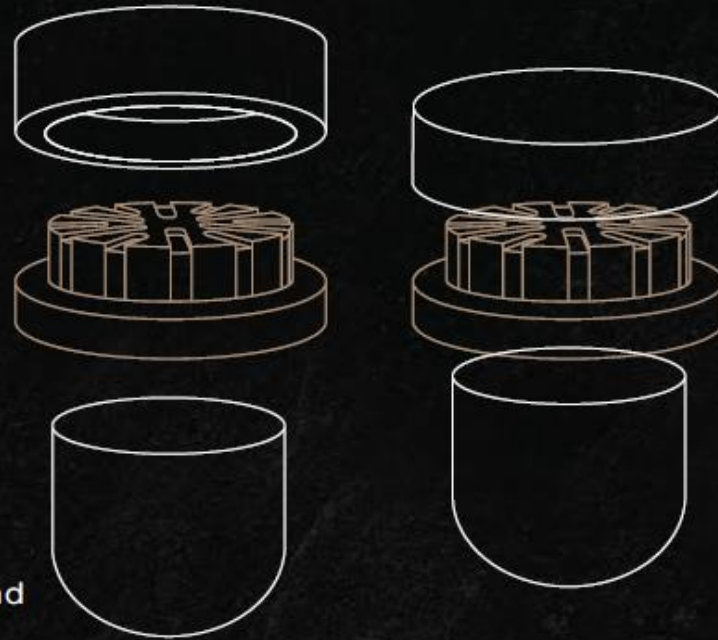

The image features a rustic brick wall with a central arched doorway. The doorway is framed by a dark, ornate metal archway. The sign is white and features a central circular emblem with the word 'THE' inside. Below this, the words 'SECRET GARDEN' are written in a large, elegant, serif font. Underneath that, 'THE CRAFT RANGE' is written in a smaller, simpler font within a decorative banner. The entire sign is surrounded by intricate scrollwork and flourishes. The background shows the brick wall and the dark interior of the doorway, which appears to lead to a garden.

*Crafted clay closures,  
Agave Tahoma wheel*

*Crafted smooth resin  
Closure*

*Smooth resins size and customizing possibilities*

**created from three elements, allowing each component to be treated individually. With our library of materials the combinations are endless.**

Choose the colour and material of your cork, overcap and visible band. DUO puts you in control of your stopper, building it the way you want. Utilising Guala Closures' extensive library of materials and colours you can reflect your brand in every aspect of your product.