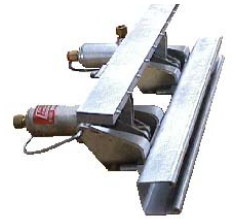

Quick Change

Aluminum
Clamp System

Pumps
Fittings
Hose
Tanks

Air / Hyd
Cylinders

Stop Pads

Pin Bar
Clamp
Frame

Quick
Change

Cooling
Fans

Vertical Clamp
Cylinder

Lubrication
Systems and

Air Bags
(platen boost)

Timers
&
Controllers

Thermocouples
Wire
Connectors

Rim Lock

Quartz

Tubular