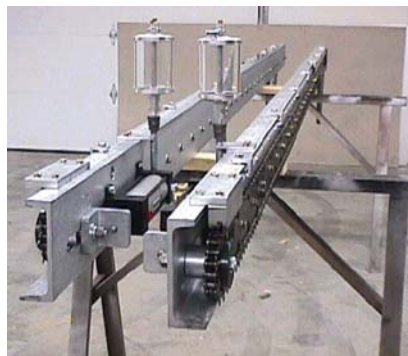

Core Chucks

Ceramic

Tubular

Pre Edge Heater

Temperature Control

Slide Rails

Pin Chain

#40 - 50 - Metric  
Single - Double  
Saddle - Extended Link