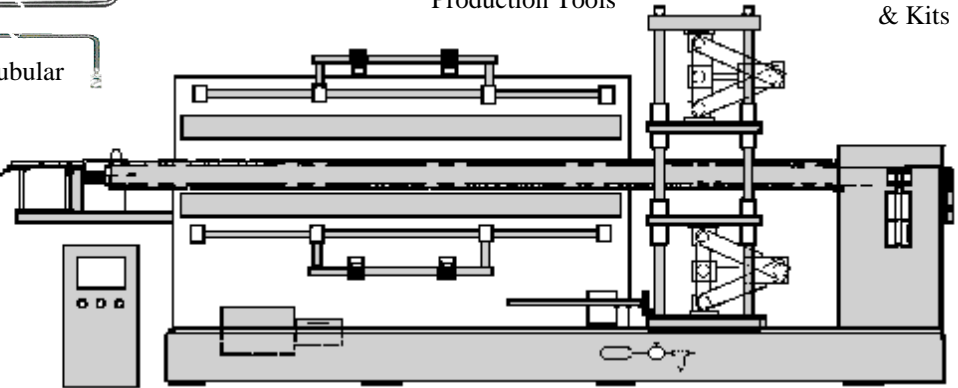

Core Chucks

Ceramic

Tubular

Pre Edge Heater

Temperature Control

Slide Rails

Pin Chain

#40 - 50 - Metric  
Single - Double  
Saddle - Extended Link