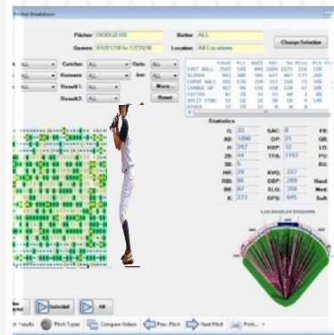

# Softball Tools: BATS Scouting Reports

BATS Analysis allows you to view video, evaluate player performance, examine opponents' tactics and much more!

## Game Summary:

- View all the at-bats from any game in any season! Click on an individual at-bat to view its video or watch the entire game
- "Show Innings" displays an inning-by-inning summary for the entire game

## Batter/Pitcher Breakdown:

- Analyze specific batter/pitcher match-ups! You can use one batter vs. one pitcher, or one batter vs. all right-handed pitchers, etc.
- Information on pitches thrown, pitch locations and at-bat results can be seen in a variety of situations

## Swing Zones:

- This report shows a pitcher's-eye-view of batter's swing patterns through the strike zone
- Match up any pitcher with any batter individually or with all-right or all-left, etc.
- Zones include high, low, medium and chase areas
- Sort by pitch type, count, and more!