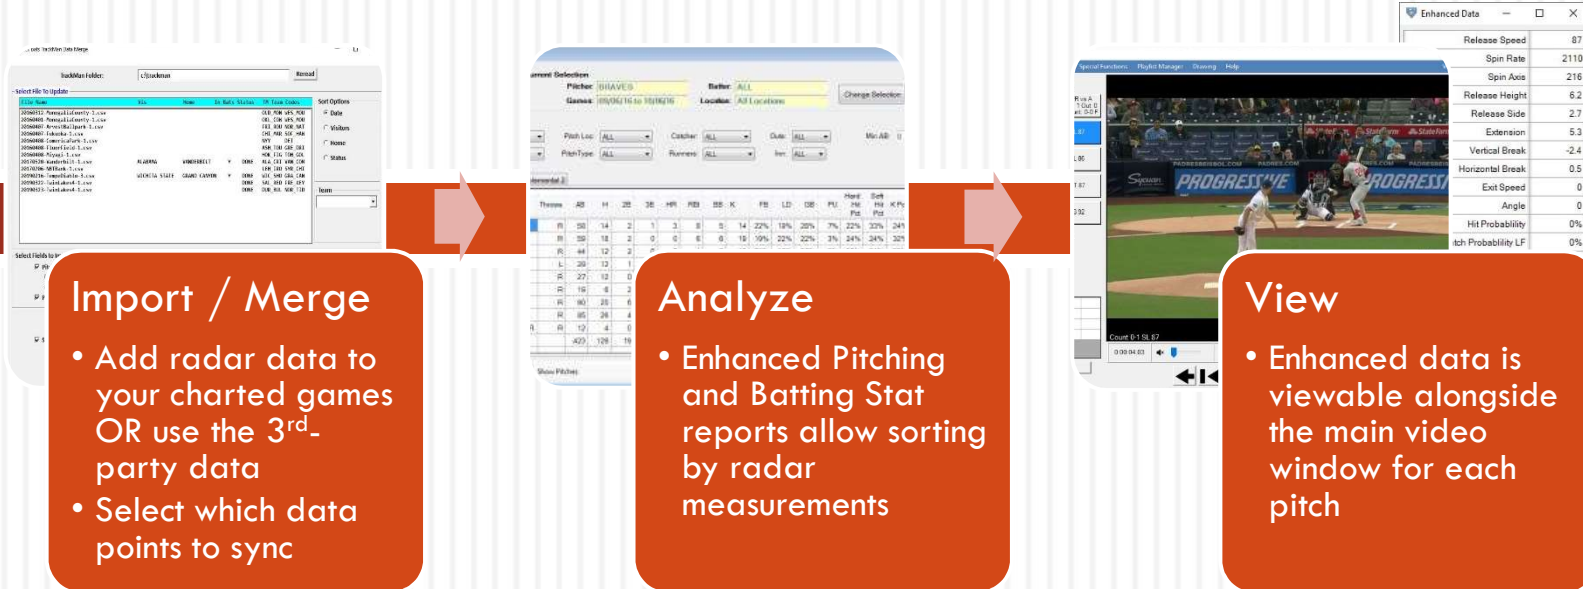

Optional Enhanced Data Module

Import 3rd party radar data with a single click

Software License and Pricing

Sydex BATS software for pitch-by-pitch game entry, multi-angle video capture and viewing
Includes:

- ✓ Unlimited phone support
- ✓ 2 2-hour annual web training sessions
- ✓ Site license: install on ALL your computers
- ✓ Access to changes and updates throughout the year

BATS! For College

3-year contract required for all new customers

- $3,500 each year (totaling $10,500 over 3 years)
- Each additional year's license after 3rd year can be renewed at the current Bats for Softball rate (cancel any time after 3rd year)

Bats Web

Online video viewing from any web browser

- First year FREE!
- Hosting fee after first year is $500 annually (optional)
- Allows viewing of your current and past season's video

Ask Us
About

BATS! For College Platinum

Upgrade for even more options including additional angles and online access on any device