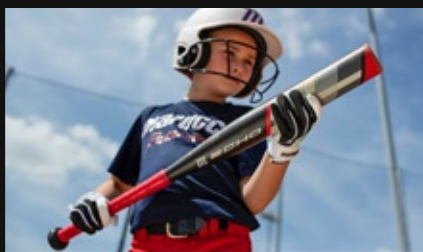

WIN AN ECHO FOR YOUR ENTIRE TEAM

Available in a 1-piece and 2-piece construction, Marucci's newly engineered composite design is ultra-responsive with explosive sound.

marucci

FOR MORE INFORMATION CONTACT US
TEAMSALES@MARUCCISPORTS.COM