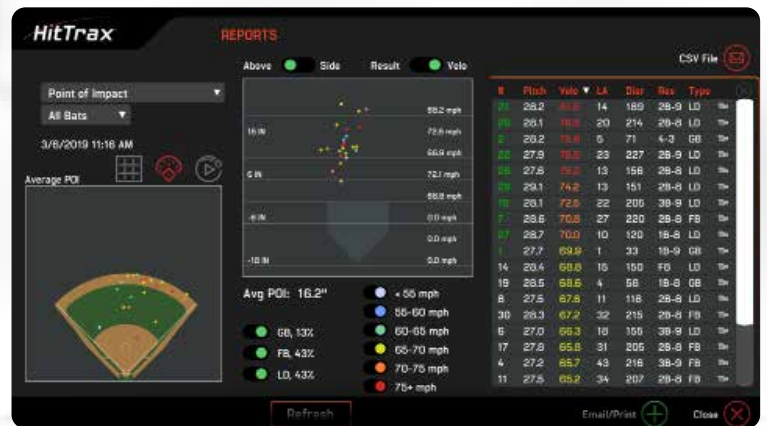

KNOW YOUR STRENGTHS. IDENTIFY YOUR WEAKNESSES

HITTERS

- Exit Velocity
- Launch Angle
- Distance of Hit
- Point of Impact
- Strike Zone Analysis
- Spray Charts
- Hard Hit Average
- BA, SLG, and OPS

PITCHERS

- Pitch Velocity
- Pitch Location
- Horizontal & Vertical Late Break Measurements
- Batting Average Against
- Opposing Spray Charts
- Strike Zone Analysis
- Analysis by Pitch Type

CATCHERS

- Pop-Time
- Exchange Time
- Trajectory to the bag
- Throwing Velocity
- Horizontal and Vertical Angle
- Caught stealing %
- Video Analysis