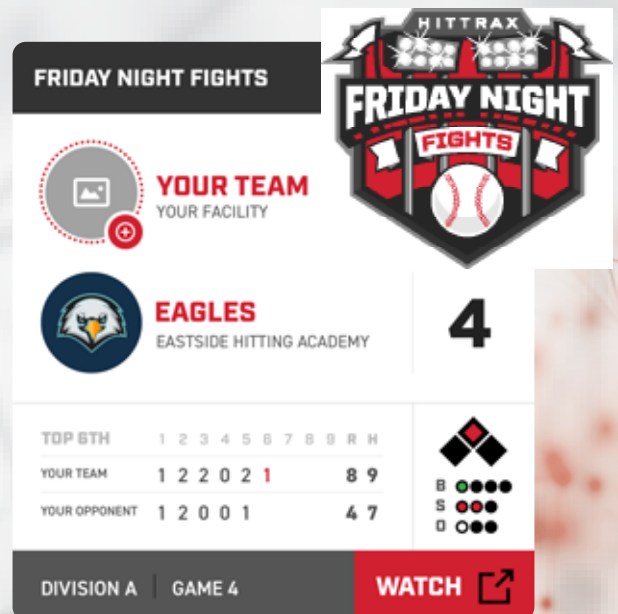

LEAGUES & TOURNAMENTS GAME TIME IS NOW.

Create a new revenue stream for businesses and fundraising opportunities for athletic departments with the undeniable 'wow' factor HitTrax brings to the batting cage.

Players can watch their hits soar through the outfield and view in-game statistics like never before. The HitTrax gaming features bring the excitement of the outdoor game, plus the benefit of situational hitting, into the cage. HitTrax will call balls and strikes, advance runners, and turn rally-killing double plays.

With online gameplay, HitTrax users around the world can connect and play in real-time. Whether you're a little leaguer or a pro, the competition is real, and the experience is one-of-a-kind.