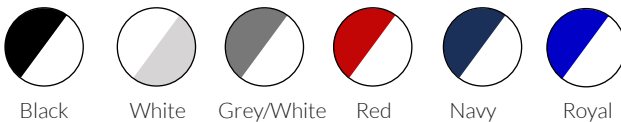

RINGOR

FLITE SPIKE

Upper Material: AeroLite **Outsole:** Metal
Size Options: Women's 5.5-13 **PTT Available:** Yes
*Offered in Wide Mids 7-13 (Black & White Only)

FLITE TURF

Upper Material: AeroLite **Outsole:** Turf
Size Options: Women's 5.5-13 **PTT Available:** Yes
Men's 7.5-15 (Black, Navy and Grey Only - Available in Wide)

FLITE CLEAT

Black*

White*

^Grey/White*

^Red*

Navy*

^Orange

^Purple

Green

^Royal

Upper Material: AeroLite **Outsole:** Molded

Size Options: Women's 5-13 **PTT Available:** Yes

*Offered in Wide ^Offered in a Women's Size 5

Mids 7-13 (Black & White Only)

DYNASTY 2.0 SPIKE

Black*