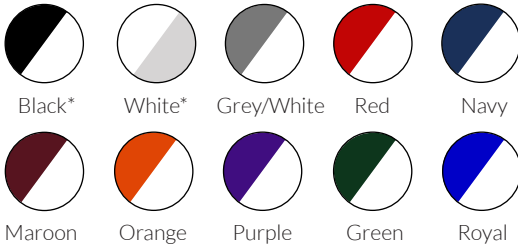

RINGOR

FLITE SPIKE

Upper Material: AeroLite **Outsole:** Metal
Size Options: Women's 5.5-13 **PTT Available:** Yes
*Offered in Wide Mids 7-13 (Black & White Only)

FLITE TURF

Upper Material: AeroLite **Outsole:** Turf
Size Options: Women's 5.5-13 **PTT Available:** Yes
Men's 7.5-15 (Black, Navy and Grey Only - Available in Wide)

FLITE CLEAT

Black*

White*

^Grey/White*

^Red*

Navy*

^Orange

^Purple

Green

^Royal

Upper Material: AeroLite **Outsole:** Molded

Size Options: Women's 5-13 **PTT Available:** Yes

*Offered in Wide ^Offered in a Women's Size 5

Mids 7-13 (Black & White Only)

DYNASTY 2.0 SPIKE

Black*

White*

Grey/White

Upper Material: All Leather **Outsole:** Metal

Size Options: Women's 5.5-13 **PTT Available:** Yes

*Offered in Wide

DYNASTY YOUTH CLEAT

Black

White