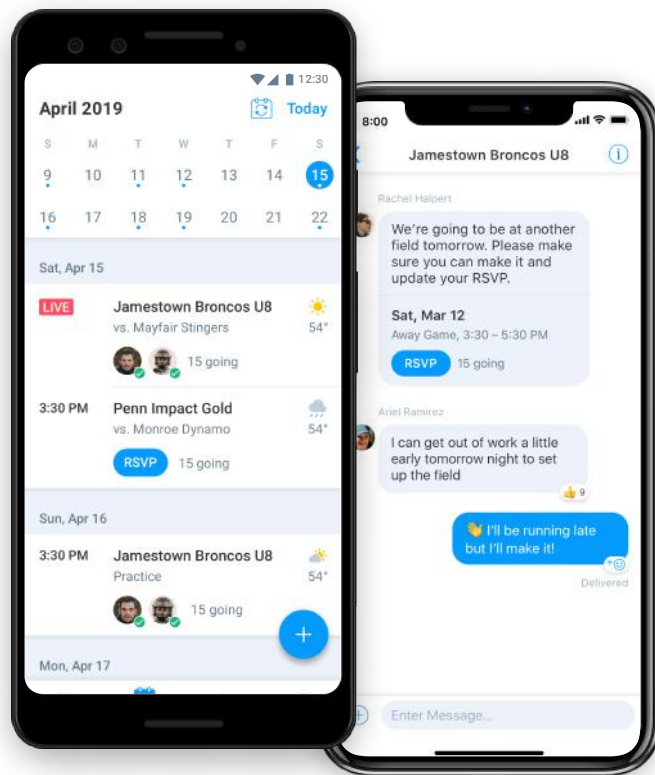

Make the Upgrade to GameChanger Team Manager

GAMECHANGER

TEAM MANAGER

BY DICK'S SPORTING GOODS

Enhanced Team Management

Coaches can stay on top of their teams easier than ever with useful tools including alerts, messaging, photo sharing, and RSVP ability.

Save time by setting your starting lineups before the game.

Automated alerts will keep everyone informed and Calendar Sync allows you to view your full team schedule on your personal calendar.

The Staff Portal on the web will be coming soon!

Upgrading is easy

STEP 1

Get GameChanger Team Manager

To get started, download the GameChanger Team Manager app to your smartphone or tablet and create an account.

STEP 2

Import Your GameChanger Teams

Once logged in, you will see a screen with an option to import your old GameChanger teams. Follow the prompts to import your teams.

STEP 3

Start your new season or roll over your roster from last season as a starting point

While your past GameChanger teams are importing you can add your new team by tapping the "+" icon in the top right of the "My Teams" tab and follow the instructions.

Still have questions? We are here to help. Contact us at nfca@gc.com