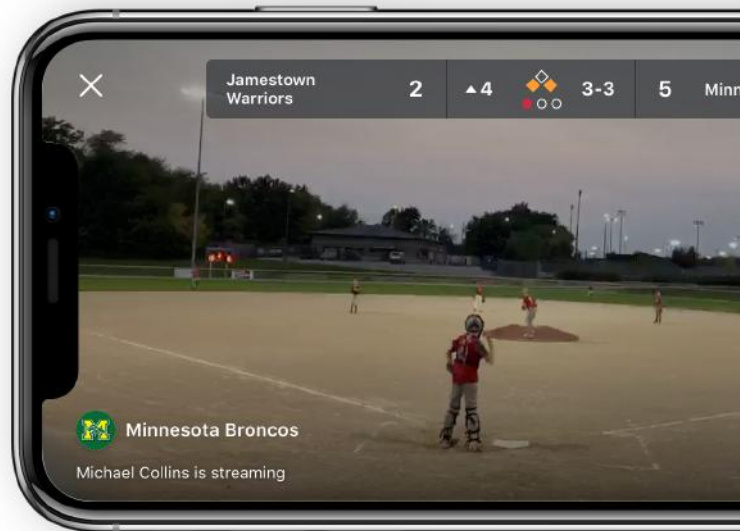

GAMECHANGER

BY DICK'S SPORTING GOODS

**STREAM.
SCORE.
CONNECT.**

**Read more about GameChanger and
what's new and improved this year →**

Make the Upgrade to GameChanger Team Manager

GAMECHANGER

TEAM MANAGER

BY DICK'S SPORTING GOODS

Introducing **FREE** Live Video Streaming

Stream your games live from GameChanger Team Manager and bring the action straight to everyone. It's 100% FREE to stream and watch on iOS and Android devices. Using a smartphone, a staff member can broadcast a live video stream from within the GameChanger Team Manager app.

[Learn More About Live Video >](#)

The same great features you're used to

GameChanger Team Manager has the same features as GameChanger... and more.

Our scorekeeping tools have been enhanced with things like in-game play editing on iOS and now Android. In addition to our scorekeeping tools you still get 150+ season stats as well as new season long pitching and hitting spray charts.