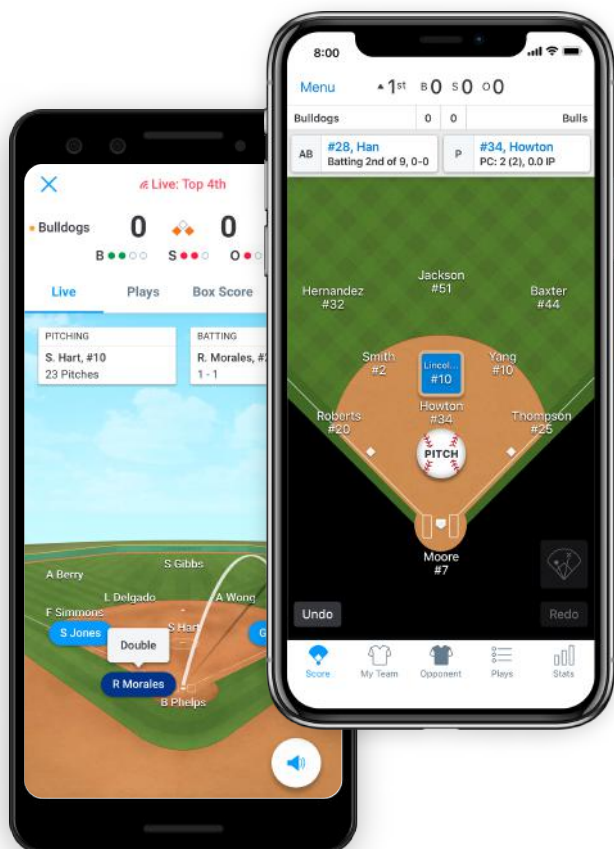

GAMECHANGER

BY DICK'S SPORTING GOODS

**STREAM.
SCORE.
CONNECT.**

**Read more about GameChanger and
what's new and improved this year →**

Make the Upgrade to GameChanger Team Manager

GAMECHANGER

TEAM MANAGER

BY DICK'S SPORTING GOODS

Introducing **FREE** Live Video Streaming

Stream your games live from GameChanger Team Manager and bring the action straight to everyone. It's 100% FREE to stream and watch on iOS and Android devices. Using a smartphone, a staff member can broadcast a live video stream from within the GameChanger Team Manager app.

[Learn More About Live Video >](#)

The same great features you're used to

GameChanger Team Manager has the same features as GameChanger... and more.

Our scorekeeping tools have been enhanced with things like in-game play editing on iOS and now Android. In addition to our scorekeeping tools you still get 150+ season stats as well as new season long pitching and hitting spray charts.