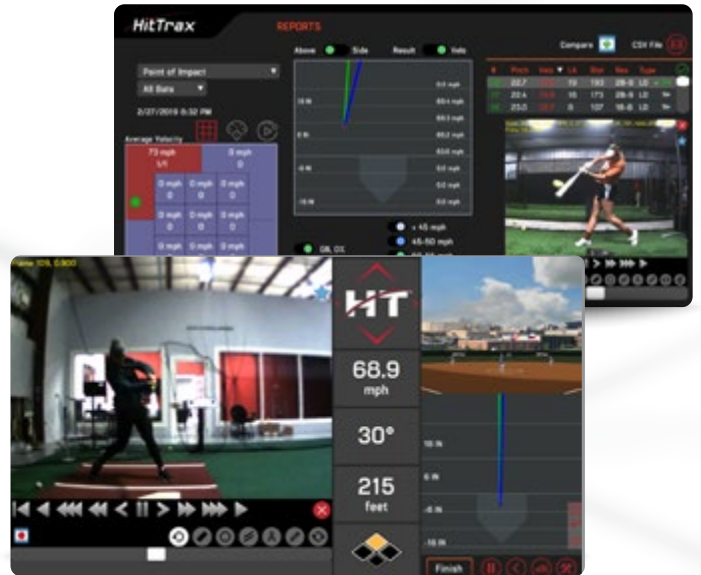

HitTrax creates an environment that holds players accountable to be competitive with every single swing. Combine objective feedback, intuitive reporting, and a competitive environment, the results on game day will speak for themselves.

KNOW YOUR STRENGTHS. IDENTIFY YOUR WEAKNESSES

HITTERS

- Exit Velocity
- Launch Angle
- Distance of Hit
- Point of Impact
- Strike Zone Analysis
- Spray Charts
- Hard Hit Average
- BA, SLG, and OPS

PITCHERS

- Pitch Velocity
- Pitch Location
- Horizontal & Vertical Late Break Measurements
- Batting Average Against
- Opposing Spray Charts
- Strike Zone Analysis
- Analysis by Pitch Type

CATCHERS

- Pop-Time
- Exchange Time
- Trajectory to the bag
- Throwing Velocity
- Horizontal and Vertical Angle
- Caught stealing %
- Video Analysis

HITTRAX VCAM

The HitTrax VCam (Video Capture and Analysis Module) is a crucial part of the HitTrax system that provides video capture for every swing. It is then automatically cataloged with the corresponding hit/pitch data - enabling true "cause & effect" analysis without any post-session editing needed. At any time during (or after) a training session, coaches can focus on specific parts of the strike zone, compare high speed video side-by-side, and show swing evolution over time. This enables coaches to instruct fundamental mechanical changes in the swing, while having the ability to immediately validate the action with data. This unlocks an unbelievable buy-in effect with players and gives them the ability to take ownership of their own movement in the box.