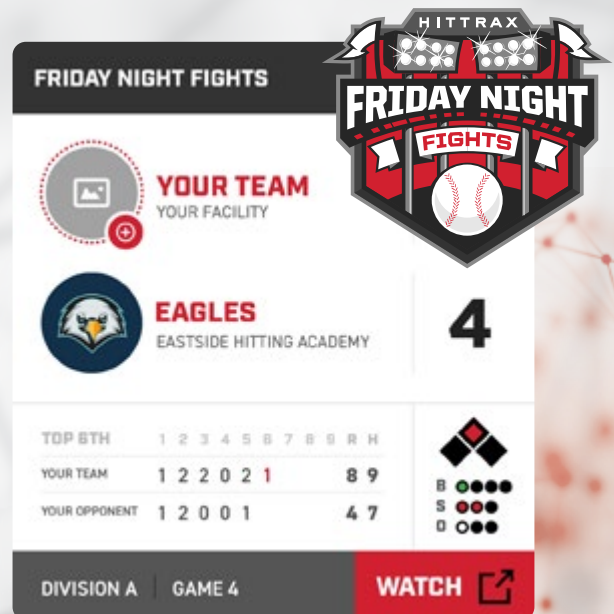

LEAGUES & TOURNAMENTS GAME TIME IS NOW.

Create a new revenue stream for businesses and fundraising opportunities for athletic departments with the undeniable 'wow' factor HitTrax brings to the batting cage.

Players can watch their hits soar through the outfield and view in-game statistics like never before. The HitTrax gaming features bring the excitement of the outdoor game, plus the benefit of situational hitting, into the cage. HitTrax will call balls and strikes, advance runners, and turn rally-killing double plays.

With online gameplay, HitTrax users around the world can connect and play in real-time. Whether you're a little leaguer or a pro, the competition is real, and the experience is one-of-a-kind.