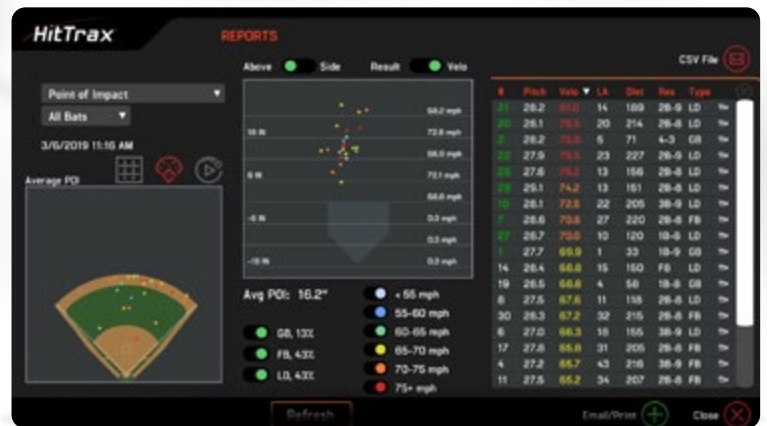

KNOW YOUR STRENGTHS. IDENTIFY YOUR WEAKNESSES

HITTERS

- Exit Velocity
- Launch Angle
- Distance of Hit
- Point of Impact
- Strike Zone Analysis
- Spray Charts
- Hard Hit Average
- BA, SLG, and OPS

PITCHERS

- Pitch Velocity
- Pitch Location
- Horizontal & Vertical Late Break Measurements
- Batting Average Against
- Opposing Spray Charts
- Strike Zone Analysis
- Analysis by Pitch Type

CATCHERS

- Pop-Time
- Exchange Time
- Trajectory to the bag
- Throwing Velocity
- Horizontal and Vertical Angle
- Caught stealing %
- Video Analysis