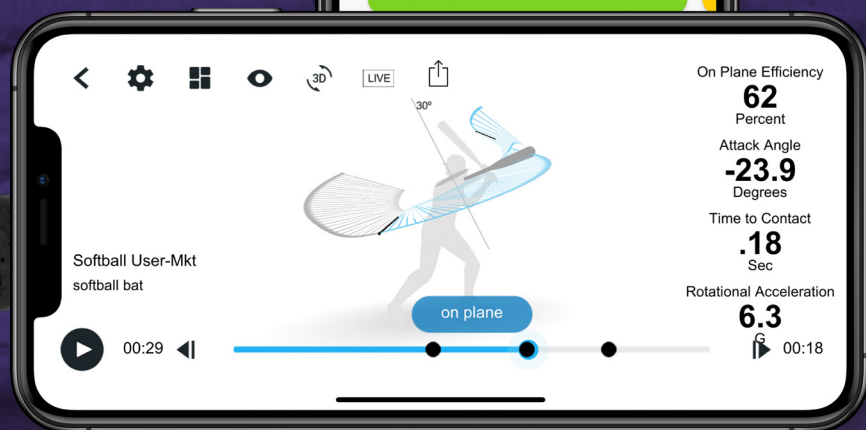

BLAST **SOFTBALL**

COLLECTING IN-GAME DATA

- Most valuable & provides wholistic view of hitter's performance.
- Key to identifying and understanding trends.
- Measure hitter when it matters most - translating practice to in-game results.