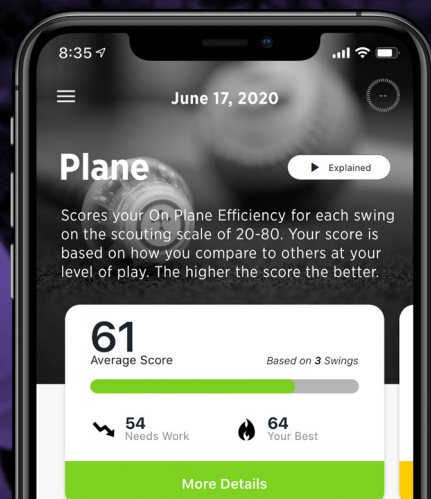

BLAST **SOFTBALL**

COLLECTING IN-GAME DATA

- Most valuable & provides wholistic view of hitter's performance.
- Key to identifying and understanding trends.
- Measure hitter when it matters most - translating practice to in-game results.

SWING ANALYZER DISCOUNT & TEAM PACKAGES

COACHES - LEARN MORE

go.blastmotion.com/nfca/

**TRAIN SMARTER.
GET BETTER.**