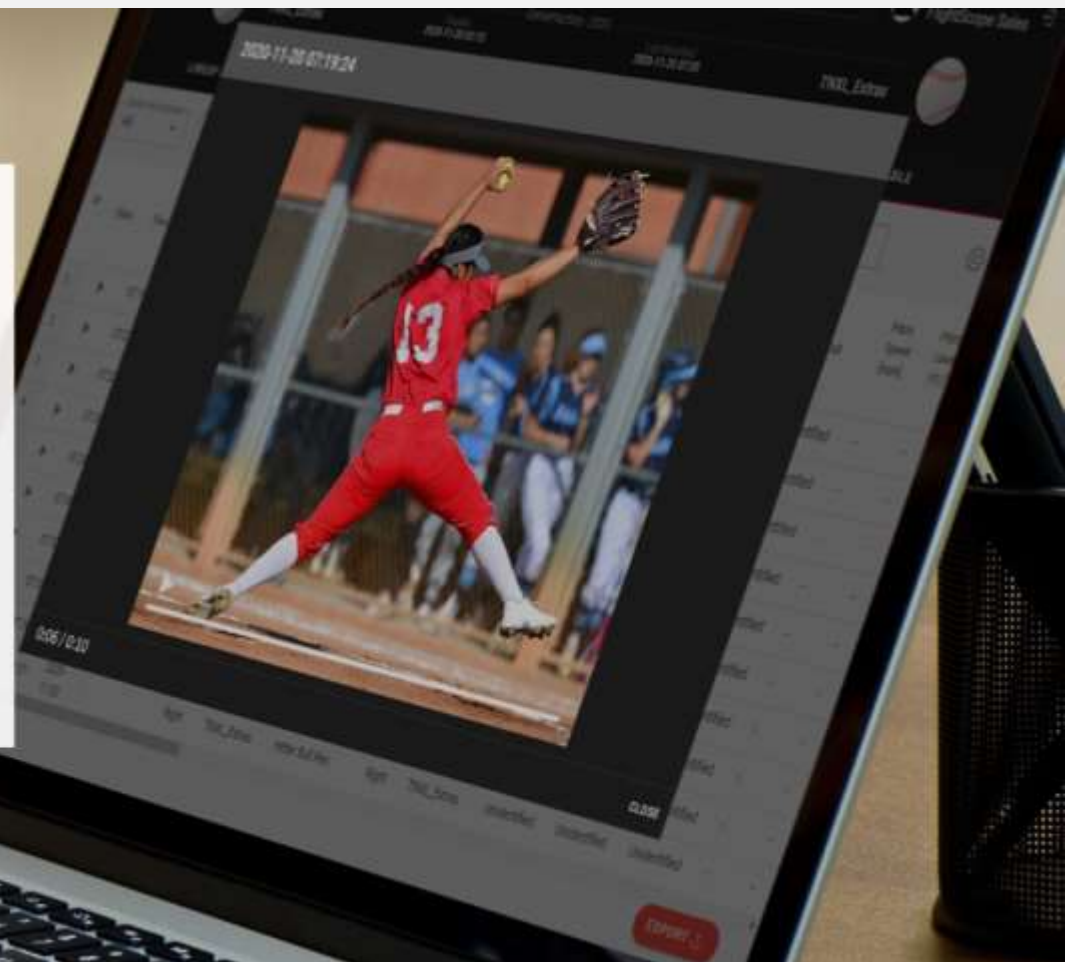

Video Analysis

Automatically upload, clip, and sync video from any camera source

Compare data and video for the most comprehensive online player and team analysis available.