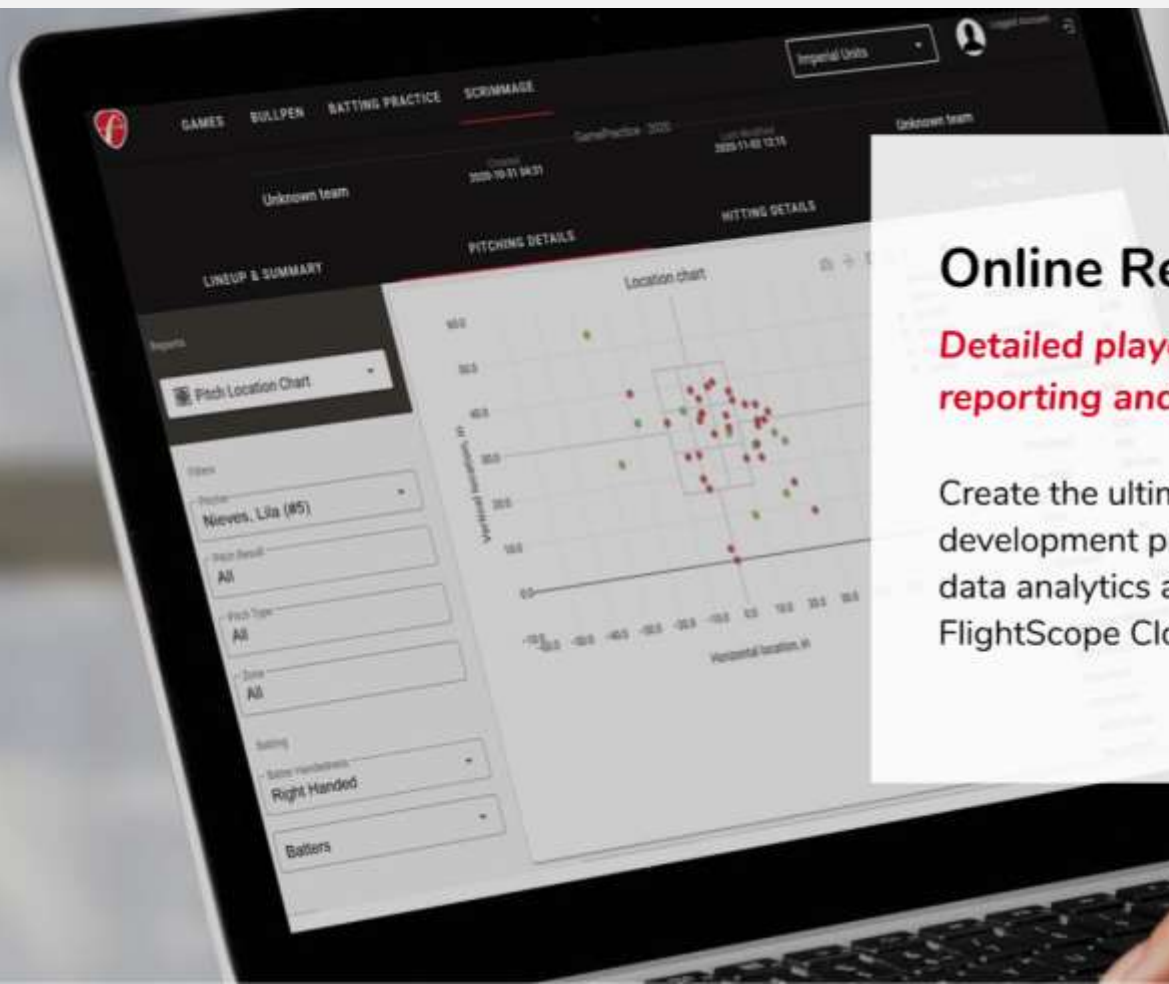

Approach Pitch Speed

HITTING DATA

Exit Velocity

Launch Angle

Batted Ball Direction

Carry Distance

Hang Time

Hit Spin

3D Field View

Get a true perspective of pitch and hit trajectories with the 3D field view feature.

Tap, hold, and move left or right for a detailed view of the pitch and hit trajectory.

Customizable Interface

Select various data inputs with multiple on-screen combinations during each session.

Analyze pitching performance with location, speed, spin, and release data in one view.

Online Reporting

Detailed player, game, and team reporting and analysis

Video Analysis

Automatically upload, clip, and sync video from any camera source

Compare data and video for the most comprehensive online player and team analysis available.

“In an effort to gain a competitive advantage and be one of the leading institutions in college softball in the race for analytics information we were looking for a mobile device that would allow us to gather data on pitch velocity, pitch spin rates, pitch break data, zone location/accuracy, hit exit velocity, hit launch angle, hit carry distance. With those needs we purchased a FlightScope Strike System.”