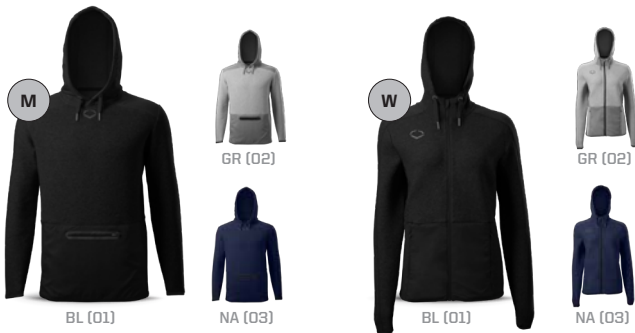

NEW EVOSHIELD APPAREL

WTS ONLY

HEATHER MID SLEEVE

SKU	CUT	SIZES	MSRP
WB60008	MEN'S	S-3X	\$44.99
WB60009	YOUTH	S-L	\$39.99
WB60010	WOMEN'S	S-2X	\$44.99

• Relaxed fit • Ribbed crew neck • ¾ length sleeves with raglan cut • Heathered fabric
• 52% Polyester / 48% Cotton

BL (01) GR (02) NA (03)

WTS ONLY

PRO TEAM SHORT SLEEVE HOODIE

SKU	CUT	SIZES	MSRP
WB60016	MEN'S	S-2X	\$84.99

• Front zippered pocket for valuables • Comfort hood with drawcord • Kangaroo pocket
• 71% Cotton / 25% Polyester / 4% Spandex

WTS ONLY

HYBRID HOODIE

SKU	CUT	SIZES	MSRP
WB60015	MEN'S	S-2X	\$89.99
WB60018	WOMEN'S	S-2X	\$89.99

WB60015 • Water resistant fabric on the hood, shoulders and front pocket • Front zippered pocket for valuables • Kangaroo pocket • 71% Cotton / 25% Polyester / 4% Spandex
WB60018 • Full zippered front with hood and drawcord • 2 front pockets • Water resistant fabric on the hood, back and front pockets • 71% Cotton / 25% Polyester / 4% Spandex