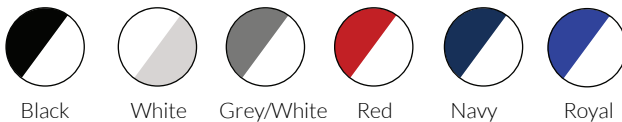

RINGOR

FLITE SPIKE

Upper Material: AeroLite **Outsole:** Metal
Size Options: Women's 5.5-13 **PTT Available:** Yes
*Offered in Wide Mids 7-13 (Black & White Only)

FLITE TURF

Upper Material: AeroLite **Outsole:** Turf
Size Options: Women's 5.5-13 **PTT Available:** Yes
Men's 7.5-15 (Black, Navy and Grey Only - Available in Wide)

FLITE CLEAT

Black*

White*

^Grey/White*

^Red*

Navy*

^Orange

^Purple

Green

^Royal

Upper Material: AeroLite **Outsole:** Molded

Size Options: Women's 5-13 **PTT Available:** Yes

*Offered in Wide ^Offered in a Women's Size 5

Mids 7-13 (Black & White Only)

DYNASTY 2.0 SPIKE

Black*