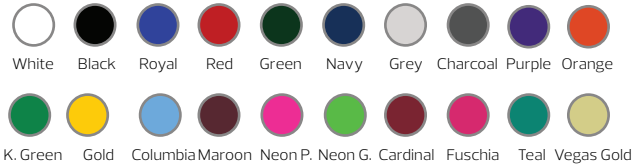

DIAMOND FIT SOCKS