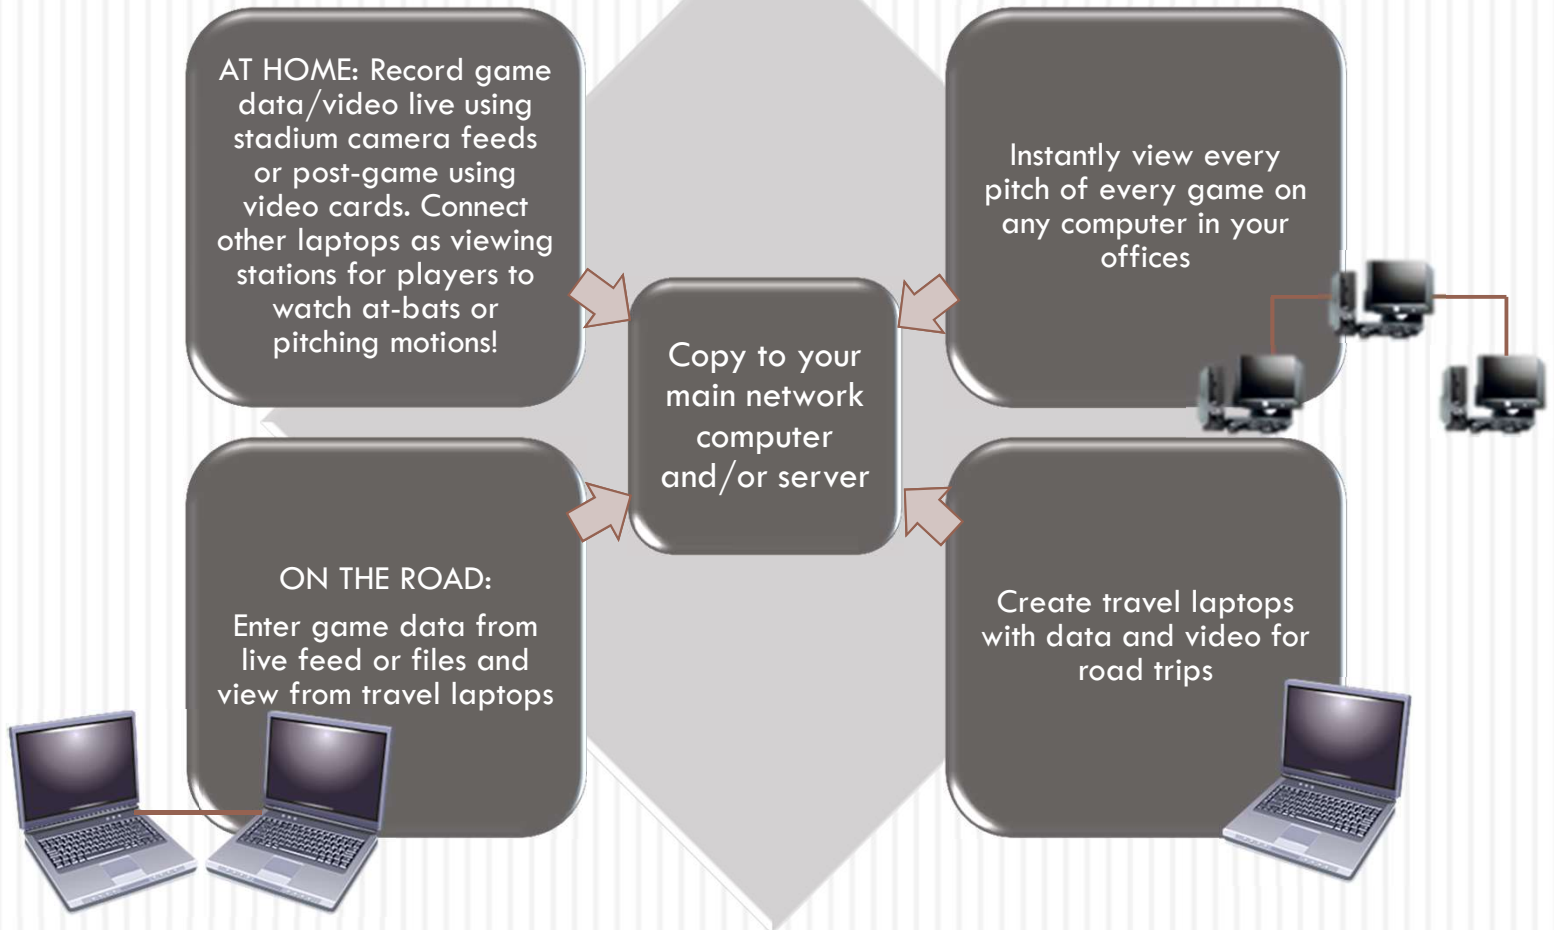

Video Travel System

Log Games Anywhere! Even Capture HD Video of Road Games With High-Quality Portable Cameras