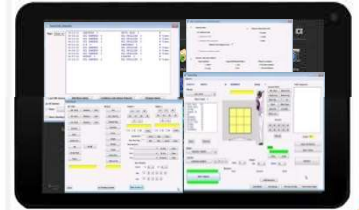

## Option 2:

Capture up to 4 angles with portable, low-cost HD cameras in three simple steps:

- Chart the game behind home plate using a tablet computer
- Cameras record the game to SD cards
- Merge data and video after the game