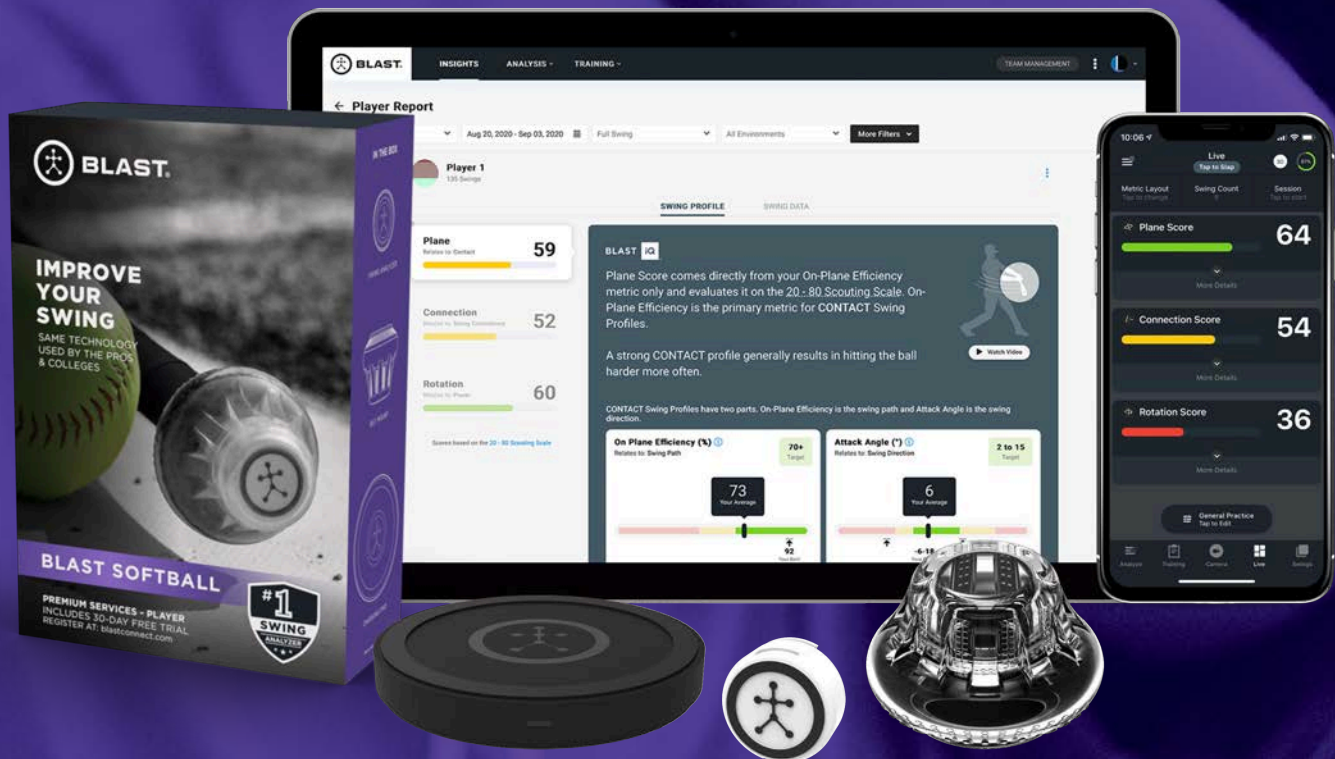

TEAM PACKAGES

PLAYER DEVELOPMENT WITH **EVERY** SWING

- Designed for easy implementation into existing programs / teams, supported by Blast account & customer support success teams
- Competitive volume discount pricing as low as \$70 per sensor or \$100 per player for full solution w/Premium Services (limited time)
- Premium Services subscription includes: Player Reports, Pre & Post Impact Swing Insights Powered by Blast iQ, PCR Swing Analysis & more

Mobile phone / tablet not included in package.

SWING ANALYZER DISCOUNT & TEAM PACKAGES

COACHES - LEARN MORE

go.blastmotion.com/nfca/

**TRAIN SMARTER.
GET BETTER.™**