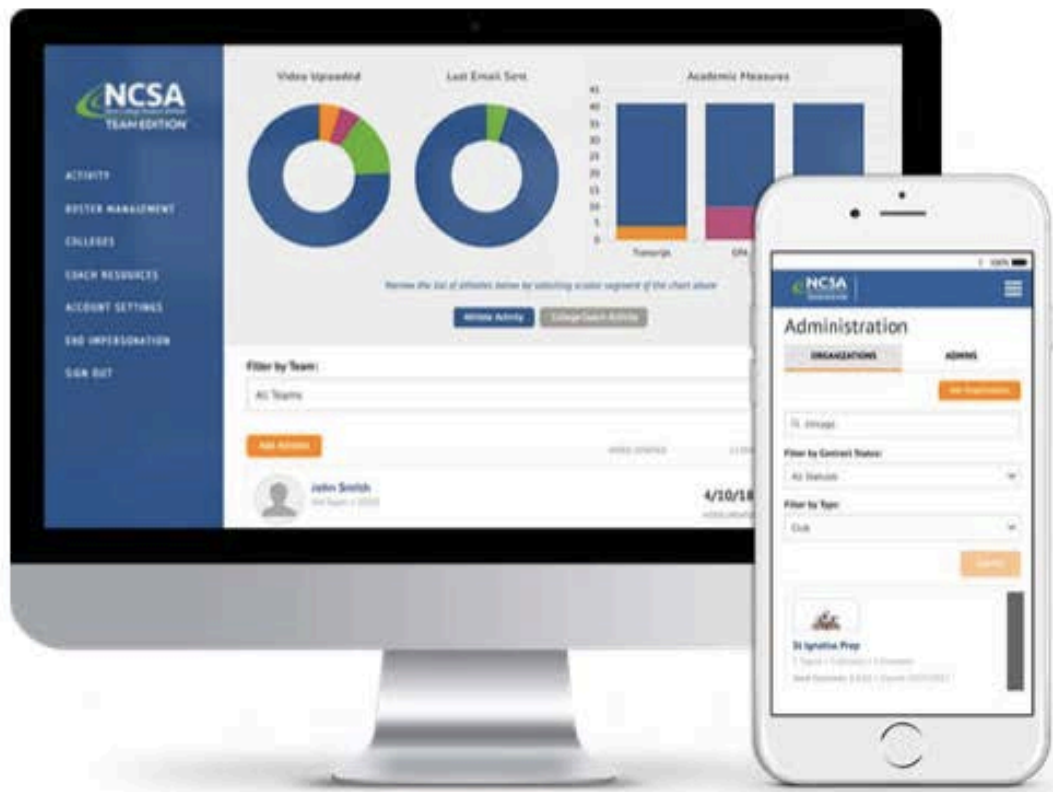

ENTERPRISE PATHWAY

Athletes

- Priority database listing
- $100–$150 annual membership per athlete*
- Discount for multiple membership purchases
- Discount for exclusive All-Star membership

Coaches

- Enhanced analytics
- College finder tool
- College coach database access

Organizations

- Dedicated customer support
- Recruiting workshops
- Training available