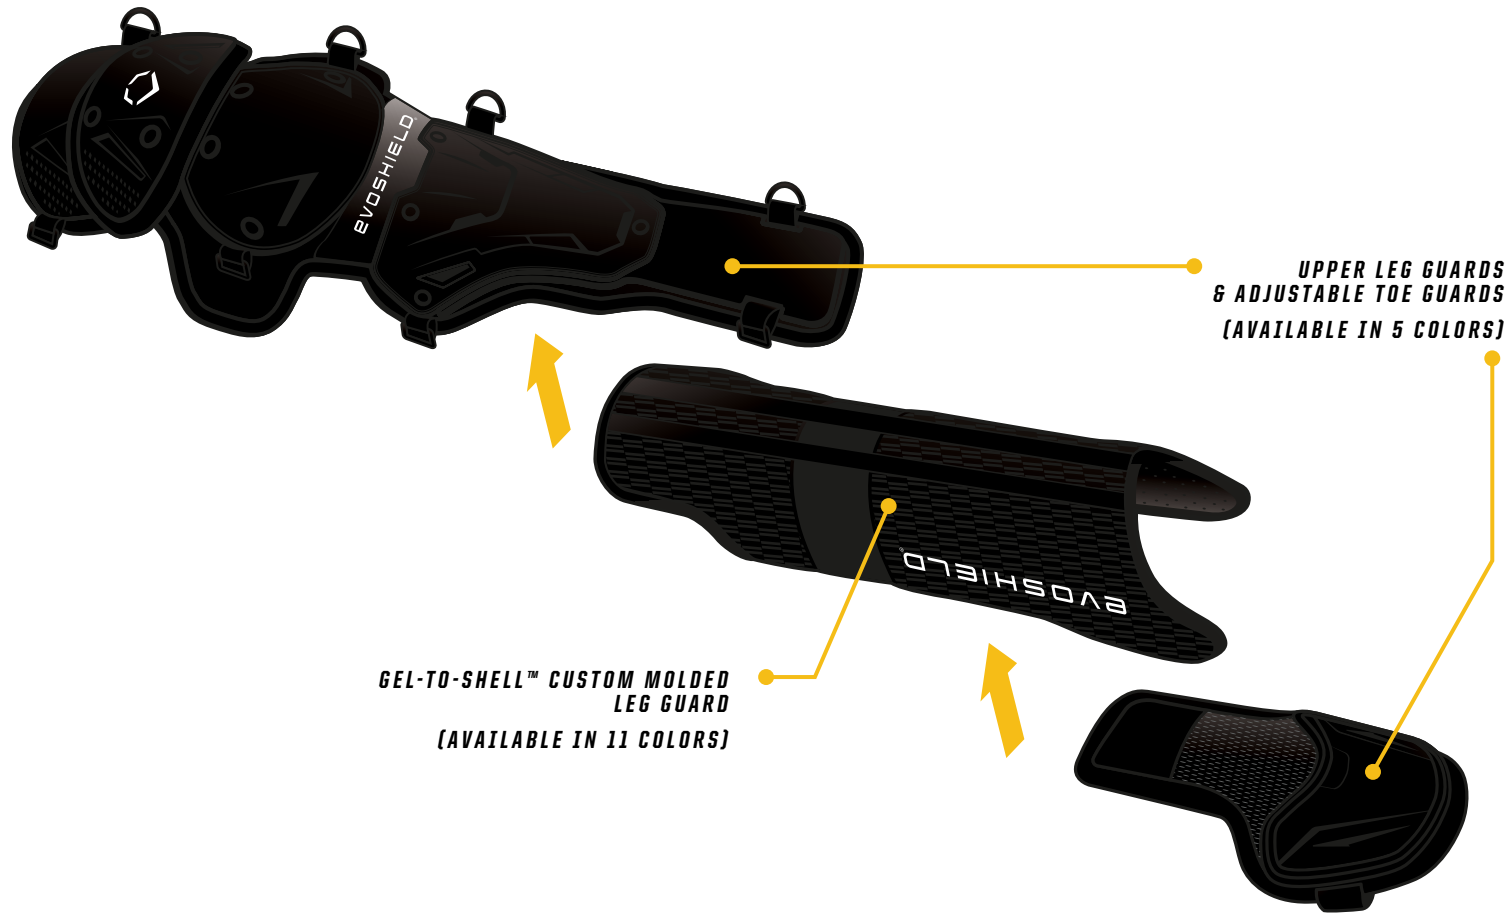

SIZES

ADULT 15" // INTERMEDIATE 13.5"

FIDLOCK® BUCKLE

Strong magnetic design with slide release allows for easy on/off

MOLDABLE ABDOMINAL WIRE

Adjustable custom fit keeps chest protector in place

FEMALE DESIGN PATTERN

Go to battle with the most unrivaled protection in the game today

THE MOST ADVANCED LEG GUARD SYSTEM IN THE GAME

Shape the future with the EvoShield PRO-SRZ™ Catcher's Leg Guard System. Designed with the same Gel-to-Shell™ innovation players love at the plate, this cutting-edge two-piece system guarantees unparalleled comfort and protection. To complete the leg guard system (each piece sold separately), attach the PRO-SRZ™ Upper Leg Guard to the custom-molded PRO-SRZ™ Lower Leg Guard.

For fitting videos, visit Evoshield.com.

THE PADDING AROUND THE KNEE IS SO MUCH BETTER, AND I LIKE HOW I CAN ADJUST THE LEG GUARDS TO FIT PERFECTLY WITH THE 2 PIECES. IT KEEPS THEM FROM SHIFTING UP AND DOWN, WHICH HAD BEEN A PROBLEM FOR MOST OF MY CAREER.

SIZES

FASTPITCH [13.5"-15.5"]

ADJUSTABLE LENGTH

Guard can be lengthened or shortened 2" for custom fit

STAYS IN PLACE

Reinforced knee and thigh construction keeps gear in place

ENHANCED KNEE SUPPORT

Adjustable knee pad engineered with comfort foam