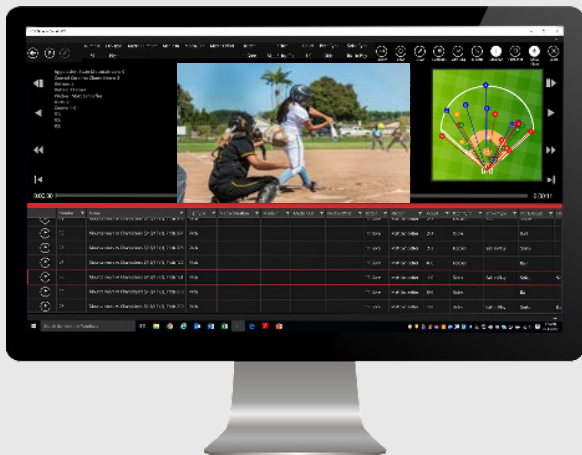

## THUNDER SOFTBALL HD

Thunder Softball HD was designed with the unique needs of softball programs in mind and has completely changed the way coaches and players work with video.

- **Combine multiple angles of high definition video for a clear view of the action**
- **Assemble massive amounts of crucial data into a workable game analysis**
- **Create dynamic instructional player presentations**
- **Seamlessly collaborate with the entire staff.**

## A SMARTER WORKFLOW

- Offers an easier way than ever before to tag team or opponent play data
- Live capture of video with DVR functionality for added flexibility
- Quick and easy distribution of video to players, coaches and staff – all in one system

## ADVANCED ANALYTICS

- Deeper analysis than ever before with more sortable data points
- Perform statistical analysis while watching video - no need to go outside the system
- Use Quickie Stats to generate an immediate statistical breakdown of events