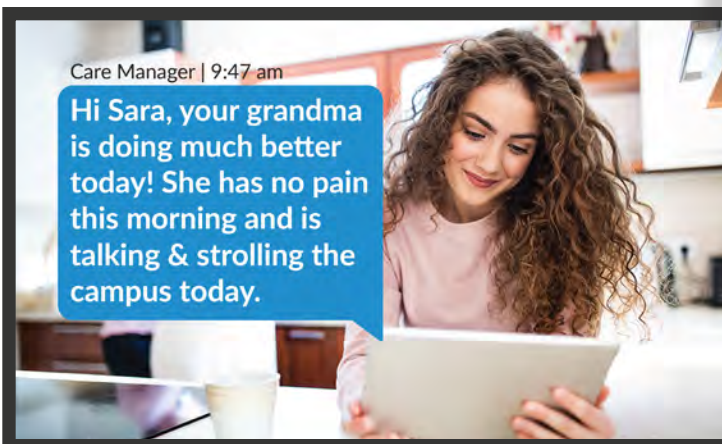

Available Now

Stay Connected.

SimpleC | OneTouch TeleVisit

“I want to keep visiting my mom & see how she’s doing. We have so much to tell her, and the grandchildren grow so fast! We want her to know we care about her.”

Video Calls

- Connect to your doctors & loved ones with HIPAA secure video calls
- You can choose to receive calls with auto answer
- See how everyone is doing & stay informed

Personalized Albums & Music Playlists

- Be connected even when you're not on a video call
- Share photos, videos & voice messages
- Grandchildren create personalized shows to brighten the day

Messaging

- Message your loved one & family members about what's going on
- Stay up to date on their care & community happenings