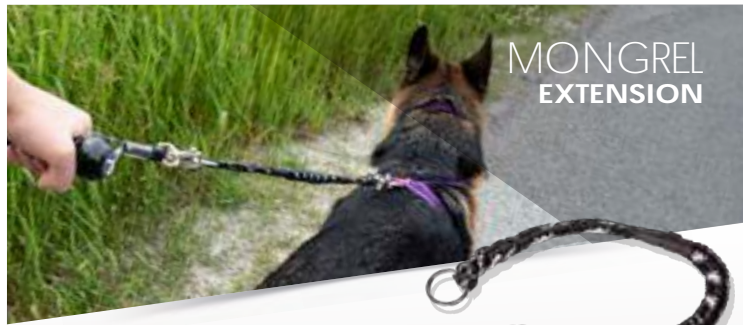

MONGREL EXTENSION

LEASH EXTENSION WITH BUILT-IN SHOCK ABSORPTION

FEATURES

- Strong material that is durable, flexible, and smooth
- Reflective strands for night time safety
- Built-in shock absorption
- Tangle-free design

SIZE RANGE

24 in

COLORS

COST: $9
MSRP: $18