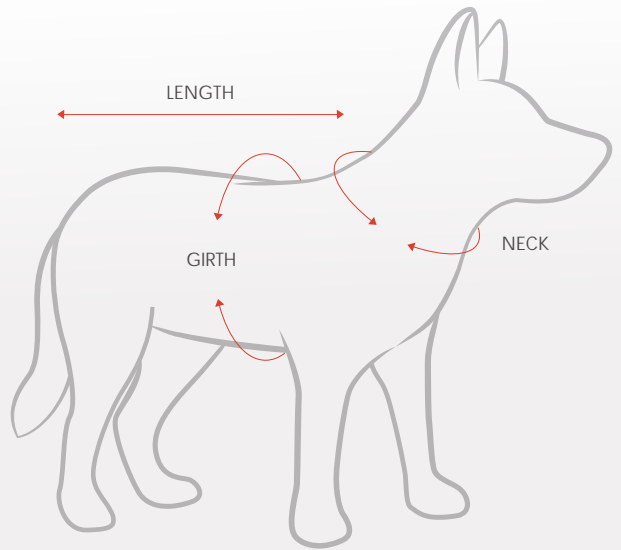

**SIZE RANGE**

OSFM

**COLORS**

COST: \$37.50  
MSRP: \$75

**SIZE & FITTING INSTRUCTIONS**

\*For best fit measure the girth of the dog. This is the area behind the front legs and around the body. The neck will typically fall into place once girth is determined. If the measurement is close to the end of the size range, go up to the larger size.