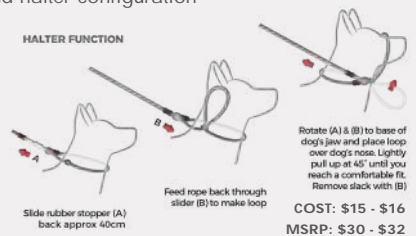

ZERO SHOCK LEASH

NEXT GEN SHOCK ABSORBING LEASHES

FEATURES

- Zero Shock™ technology
- Heavy duty snap clip + accessory D-ring
- Soft Neoprene lined loop handle + Grab handle
- Proprietary Soft Touch™ webbing with reflective stitching
- Available in LITE for dogs under 26 lbs

SIZES

Standard - 25 in, 48 in, or 72 in/1 in
Lite - 72 in/5 in

COLORS

COST: $15 - $22
MSRP: $30 - $44

ROAD RUNNER LEASH

HANDS-FREE ZERO SHOCK LEASH FOR RUNNERS

FEATURES

- Heavy duty snap clip & D-rings
- Unclip handle to wear around waist or shoulder
- Proprietary Soft Touch™ webbing with reflective stitching
- Zero Shock™ technology
- Available in LITE for dogs under 26 lbs

SIZES

Standard - Adjustable up to 6.5 ft/1 in
Lite - Adjustable up to 6.5 ft/5 in

COLORS

COST: $14.50 - $21
MSRP: $29 - $42

SOFT TRAINER LEASH

4 FUNCTIONS IN ONE LEASH

FEATURES

- Soft Neoprene lined loop handle
- Proprietary Soft Touch™ webbing
- Traffic Control handle for close control
- Reflective stitching for night time safety
- Available in LITE for dogs under 26 lbs

SIZES

Standard - 6 ft/1 in
Lite - 6 ft/5 in

COLORS

COST: $10 - $18
MSRP: $20 - $36

LUCA LEASH

UNIQUE MULTI-FUNCTION TRAINING LEASH

FEATURES

- Collar and leash in one
- High quality climbing rope
- Unique rust-proof metal slider & silicone stopper
- Built in checking function and halter configuration
- LITE for dogs < 26 lbs

SIZES

Standard - 5.5 ft/9 mm
Lite - 5.5 ft/6 mm

COLORS