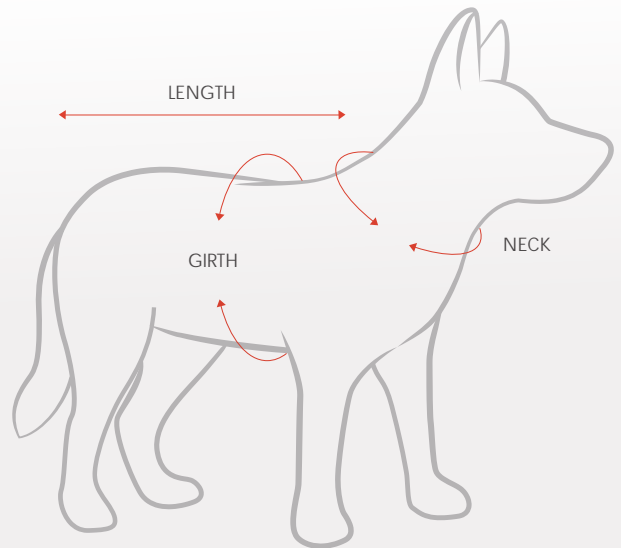

## SIMPLE TO FIT, CRASH TESTED DOG CAR HARNESS

### SIZE RANGE

S - L

## SIZE & FITTING INSTRUCTIONS

\*For best fit measure the girth of the dog. This is the area behind the front legs and around the body. The neck will typically fall into place once girth is determined. If the measurement is close to the end of the size range, go up to the larger size.