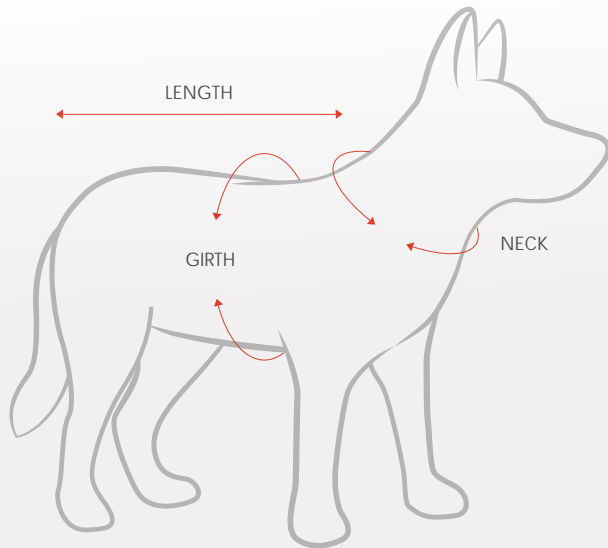

**SIZE RANGE**

S - L

**COLORS**

COST: \$30 - \$35  
MSRP: \$60 - \$70

**SIZE & FITTING INSTRUCTIONS**

\*For best fit measure the girth of the dog. This is the area behind the front legs and around the body. The neck will typically fall into place once girth is determined. If the measurement is close to the end of the size range, go up to the larger size.

### FEATURES

- Hands-free ergonomic design
- Adjustable wrist lanyard
- Universal Fit - Silicone Clasp