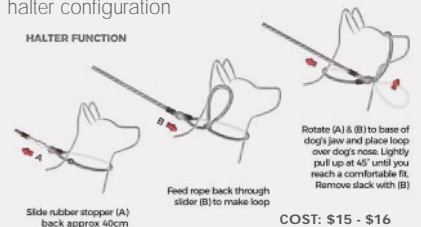

COLORS

COST: $15 - $16
MSRP: $30 - $32