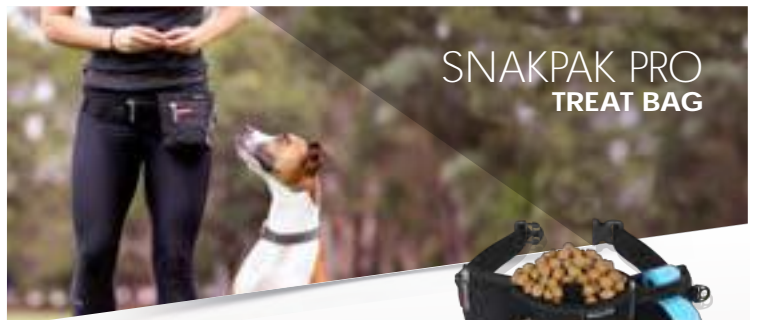

SNAKPAK PRO TREAT BAG