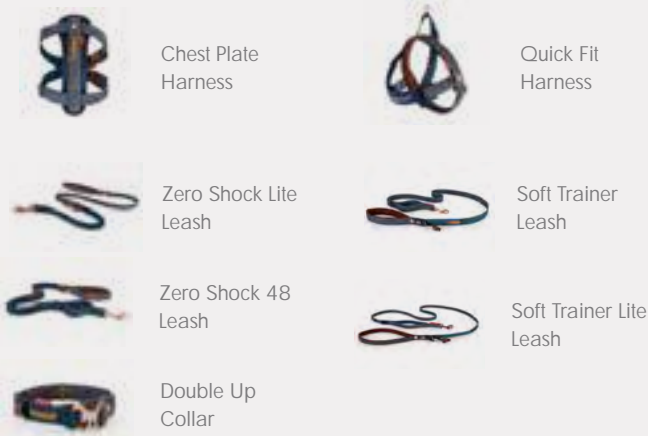

COLORS

PRODUCT RANGE