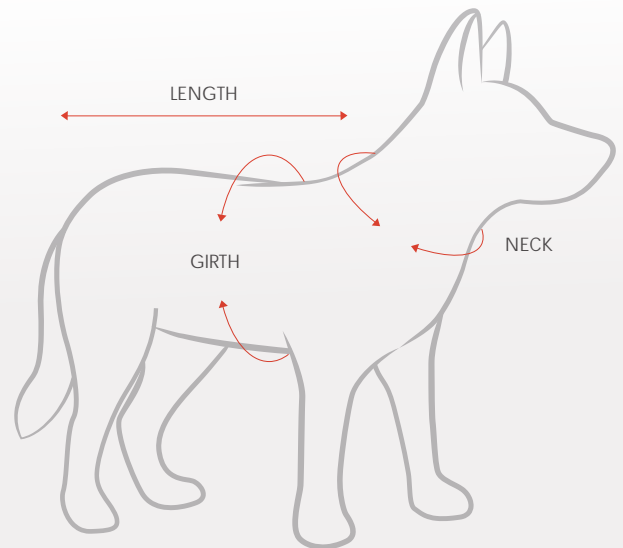

#### FEATURES

- Extremely buoyant with more even flotation distribution
- Fixed collar with maximum adjustment and buoyancy
- Streamlined, ergonomic fit with comfortable neoprene handle
- Reflective trims for night time safety
- Durable, easy to clean 1680 denier nylon construction
- High strength alloy D-Ring

#### SIZE RANGE

XS - XL

### SIZE & FITTING INSTRUCTIONS

\*For best fit measure the girth of the dog. This is the area behind the front legs and around the body. The neck will typically fall into place once girth is determined. If the measurement is close to the end of the size range, go up to the larger size.