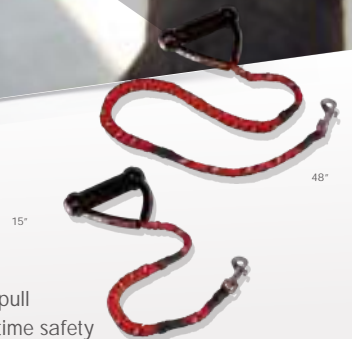

THE ORIGINAL SHOCK ABSORBING LEASH

FEATURES

- Pyramid handle evenly distributes pull
- Reflective woven strands for night time safety
- Reliable heavy duty snap clip
- Shock absorbing section reduces strain on dog and owner

SIZES

40 in/.5 in
25 in/.5 in

COLORS

COST: $15 - $16
MSRP: $30 - $32