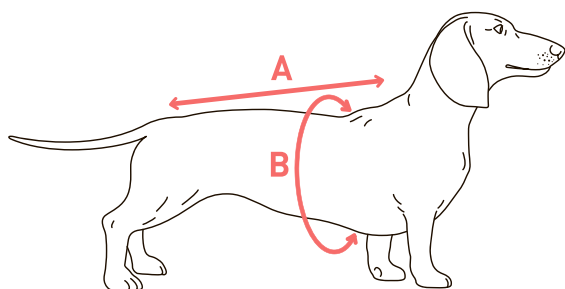

Berth-transformer:
bed, mattress, sofa

Easy to wipe
clean

Hypoallergenic
filler

SIZE (cm):
52x42x18, 54x66x20

DOGS CLOTHES

Size	Body length (A)	Chest volume (B)
XXS	18-22	25-29
XS	23-26	28-32
XS2	26-28	32-38
S	27-30	37-44
S2	28-33	50-57
SM	27-31	44-52
M	33-36	41-48
M2	32-35	58-68
L	37-40	47-56
XL	40-43	55-65

CLOTHES FOR DACHSHUNDS

Size	Body length (A)	Chest volume (B)
XS	33-34	43-53
S	38-39	45-55
M	44-45	47-57

BODY LENGTH (A)

Make sure that your dog is standing straight.
 Measure the body length from the neck to the tail.
 If the body length is between the sizes it is better to choose bigger one.