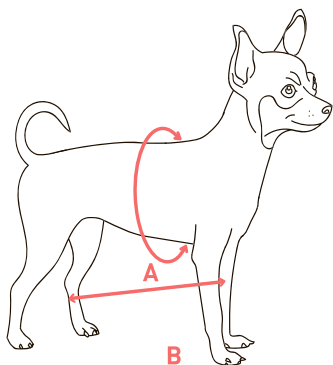

Berth-transformer:
bed, mattress, sofa

Easy to wipe
clean

Hypoallergenic
filler

SIZE (cm):
52x42x18, 54x66x20

DOGS CLOTHES

Size	Body length (A)	Chest volume (B)
XXS	18-22	25-29
XS	23-26	28-32
XS2	26-28	32-38
S	27-30	37-44
S2	28-33	50-57
SM	27-31	44-52
M	33-36	41-48
M2	32-35	58-68
L	37-40	47-56
XL	40-43	55-65

CLOTHES FOR DACHSHUNDS

Size	Body length (A)	Chest volume (B)
XS	33-34	43-53
S	38-39	45-55
M	44-45	47-57

BODY LENGTH (A)

Make sure that your dog is standing straight.
 Measure the body length from the neck to the tail.
 If the body length is between the sizes it is better to choose bigger one.