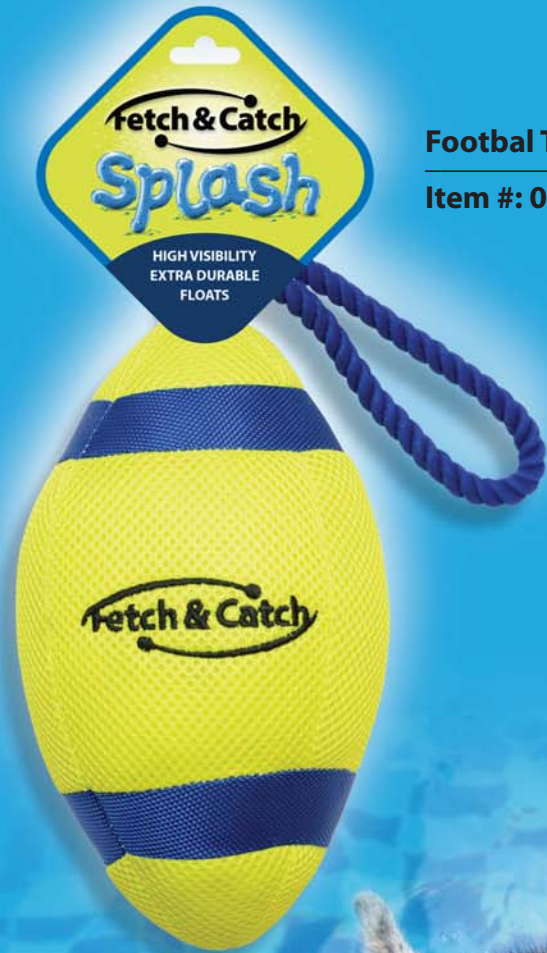

Football Tug
Item #: 01709