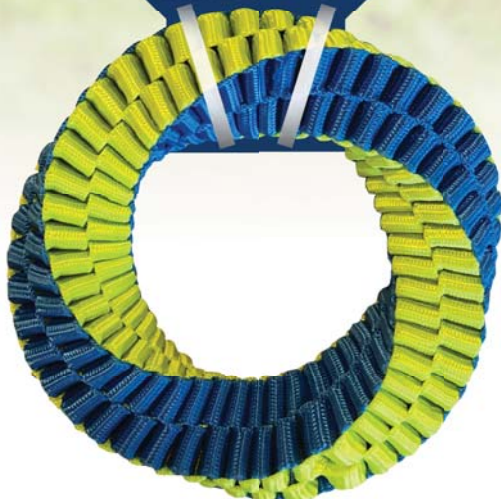

## HIGH VISIBILITY DOG TOYS

Unlike people, dogs can see only two colors: blue and yellow, along with shades and blends of these colors. Fetch & Catch Dog Toys are extremely durable with features dogs love!

[ktrgroupinc.com](http://ktrgroupinc.com)

**Large Felt  
4" Fetch Ball**

**Item #: 01712**

**Small Felt  
2.5" Fetch Balls**

**Item #: 01703**

**Solid Rubber  
FetchBone**

**Item #: 01700**

[ktrgroupinc.com](http://ktrgroupinc.com)

**Braided Stick Toss**

Item #: 01715

**Braided Ring Toss**

Item #: 01714

**Braided Barbell**

Item #: 01713

[ktrgroupinc.com](http://ktrgroupinc.com)

**Mesh Fetch Bone**

# Splash

**High Visibility Blue and Yellow  
Extra Durable • Floats • Squeaks**

Unlike people, dogs can see only two colors: blue and yellow, along with shades and blends of these colors. So when you choose a dog toy, choose one that fits their vision. Whether for fun or training, both you and your dog will have a better experience.