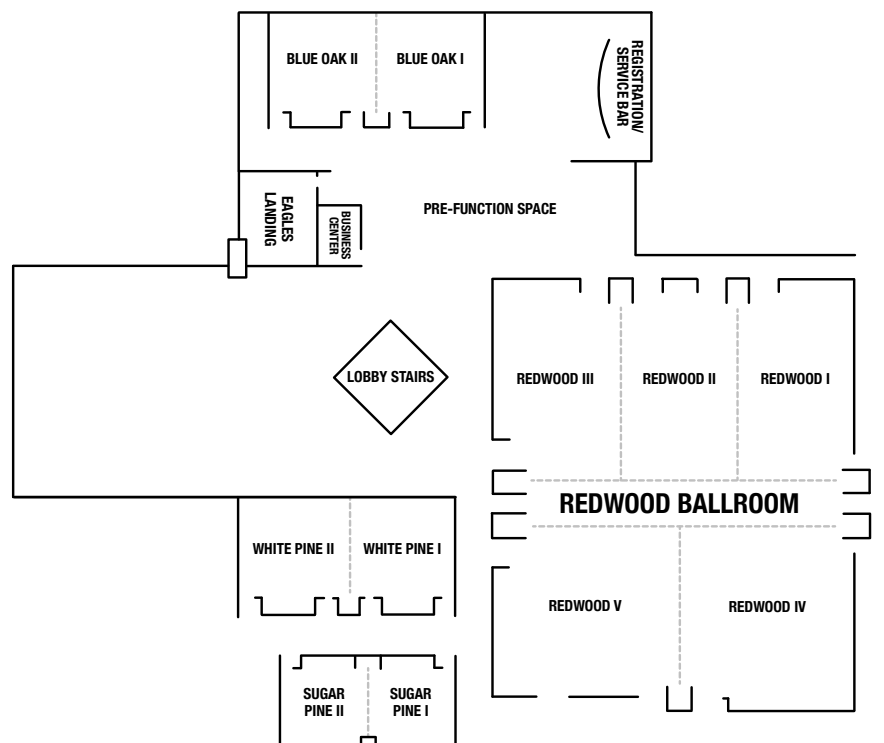

## Function Space Configurations and Specifications

### Resort Accommodations

- Located in Anaheim's scenic Grove District
- 21,000 sq. ft. of flexible meeting space
- 12 separate and configurable meeting rooms with 17 ft. ceilings
- Catering solutions built to your preference and budget
- Welcoming pre-function space perfect for event check-in and receptions
- 603 spacious guest suites

Room Name	Sq. Ft.	Classroom	Banquet	Theater	Reception	U-Shape	Hollow Square
REDWOOD BALLROOM (I-V)	9,877	411	822	1,096	988	282	N/A
REDWOOD BALLROOM I	1,481	62	123	164	148	42	36
REDWOOD BALLROOM II	1,450	60	121	161	145	41	35
REDWOOD BALLROOM III	1,610	67	134	179	161	46	39
REDWOOD BALLROOM IV	2,053	85	171	228	205	59	N/A
REDWOOD BALLROOM V	2,029	84	169	225	203	58	N/A
BLUE OAK (I-II)	1,488	62	124	165	149	43	36
BLUE OAK I	748	31	62	83	75	21	18
BLUE OAK II	740	31	62	82	74	21	18
WHITE PINE (I-II)	1,433	60	119	159	143	41	34
WHITE PINE I	780	32	65	87	78	22	19
WHITE PINE II	653	27	54	72	65	19	16
SUGAR PINE (I-II)	974	41	81	108	97	28	23
SUGAR PINE I	488	20	41	54	49	14	12
SUGAR PINE II	486	20	40	54	49	14	12
EAGLES LANDING - BOARDROOM	442	N/A	N/A	N/A	N/A	N/A	N/A
PRE-FUNCTION	6,521	N/A	N/A	N/A	N/A	N/A	N/A