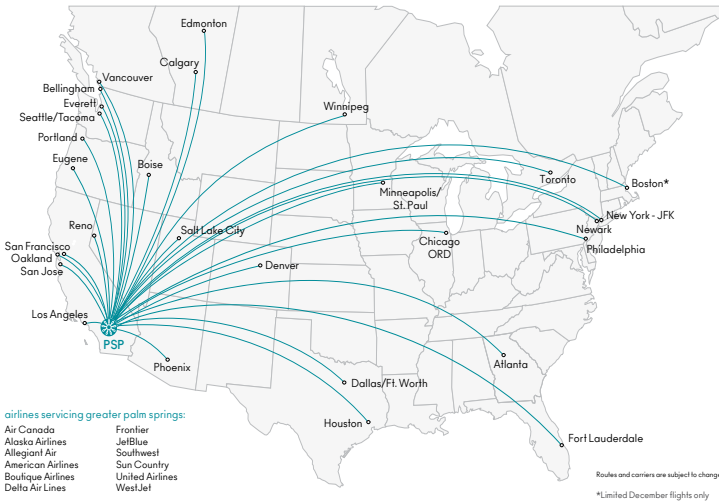

regional driving distances	mi	km
Ontario	70	113
Los Angeles	106	170
Orange County	108	174
San Diego	142	228
Santa Barbara	200	322
Las Vegas	273	439
Phoenix/Scottsdale	280	457
Monterey	432	695
San Francisco	509	829

palm springs international airport (PSP) air service

**airlines servicing greater palm springs**

- |                   |                 |
|-------------------|-----------------|
| Air Canada        | Frontier        |
| Alaska Airlines   | JetBlue         |
| Allegiant Air     | Southwest       |
| American Airlines | Sun Country     |
| Boutique Airlines | United Airlines |
| Delta Air Lines   | WestJet         |

**12** airlines providing service

**28** nonstop cities

**500+** cities connected into greater palm springs

**SAFER TOGETHER, GREATER TOGETHER**

Over 450 local businesses have taken a destination-wide **Safer Together, Greater Together Pledge**, committing to uphold the latest health and safety standards established by the State of California and other leading industry associations to put the health and safety of our visitors first. Learn more at [GPSpledge.com](https://www.gpspledge.com).