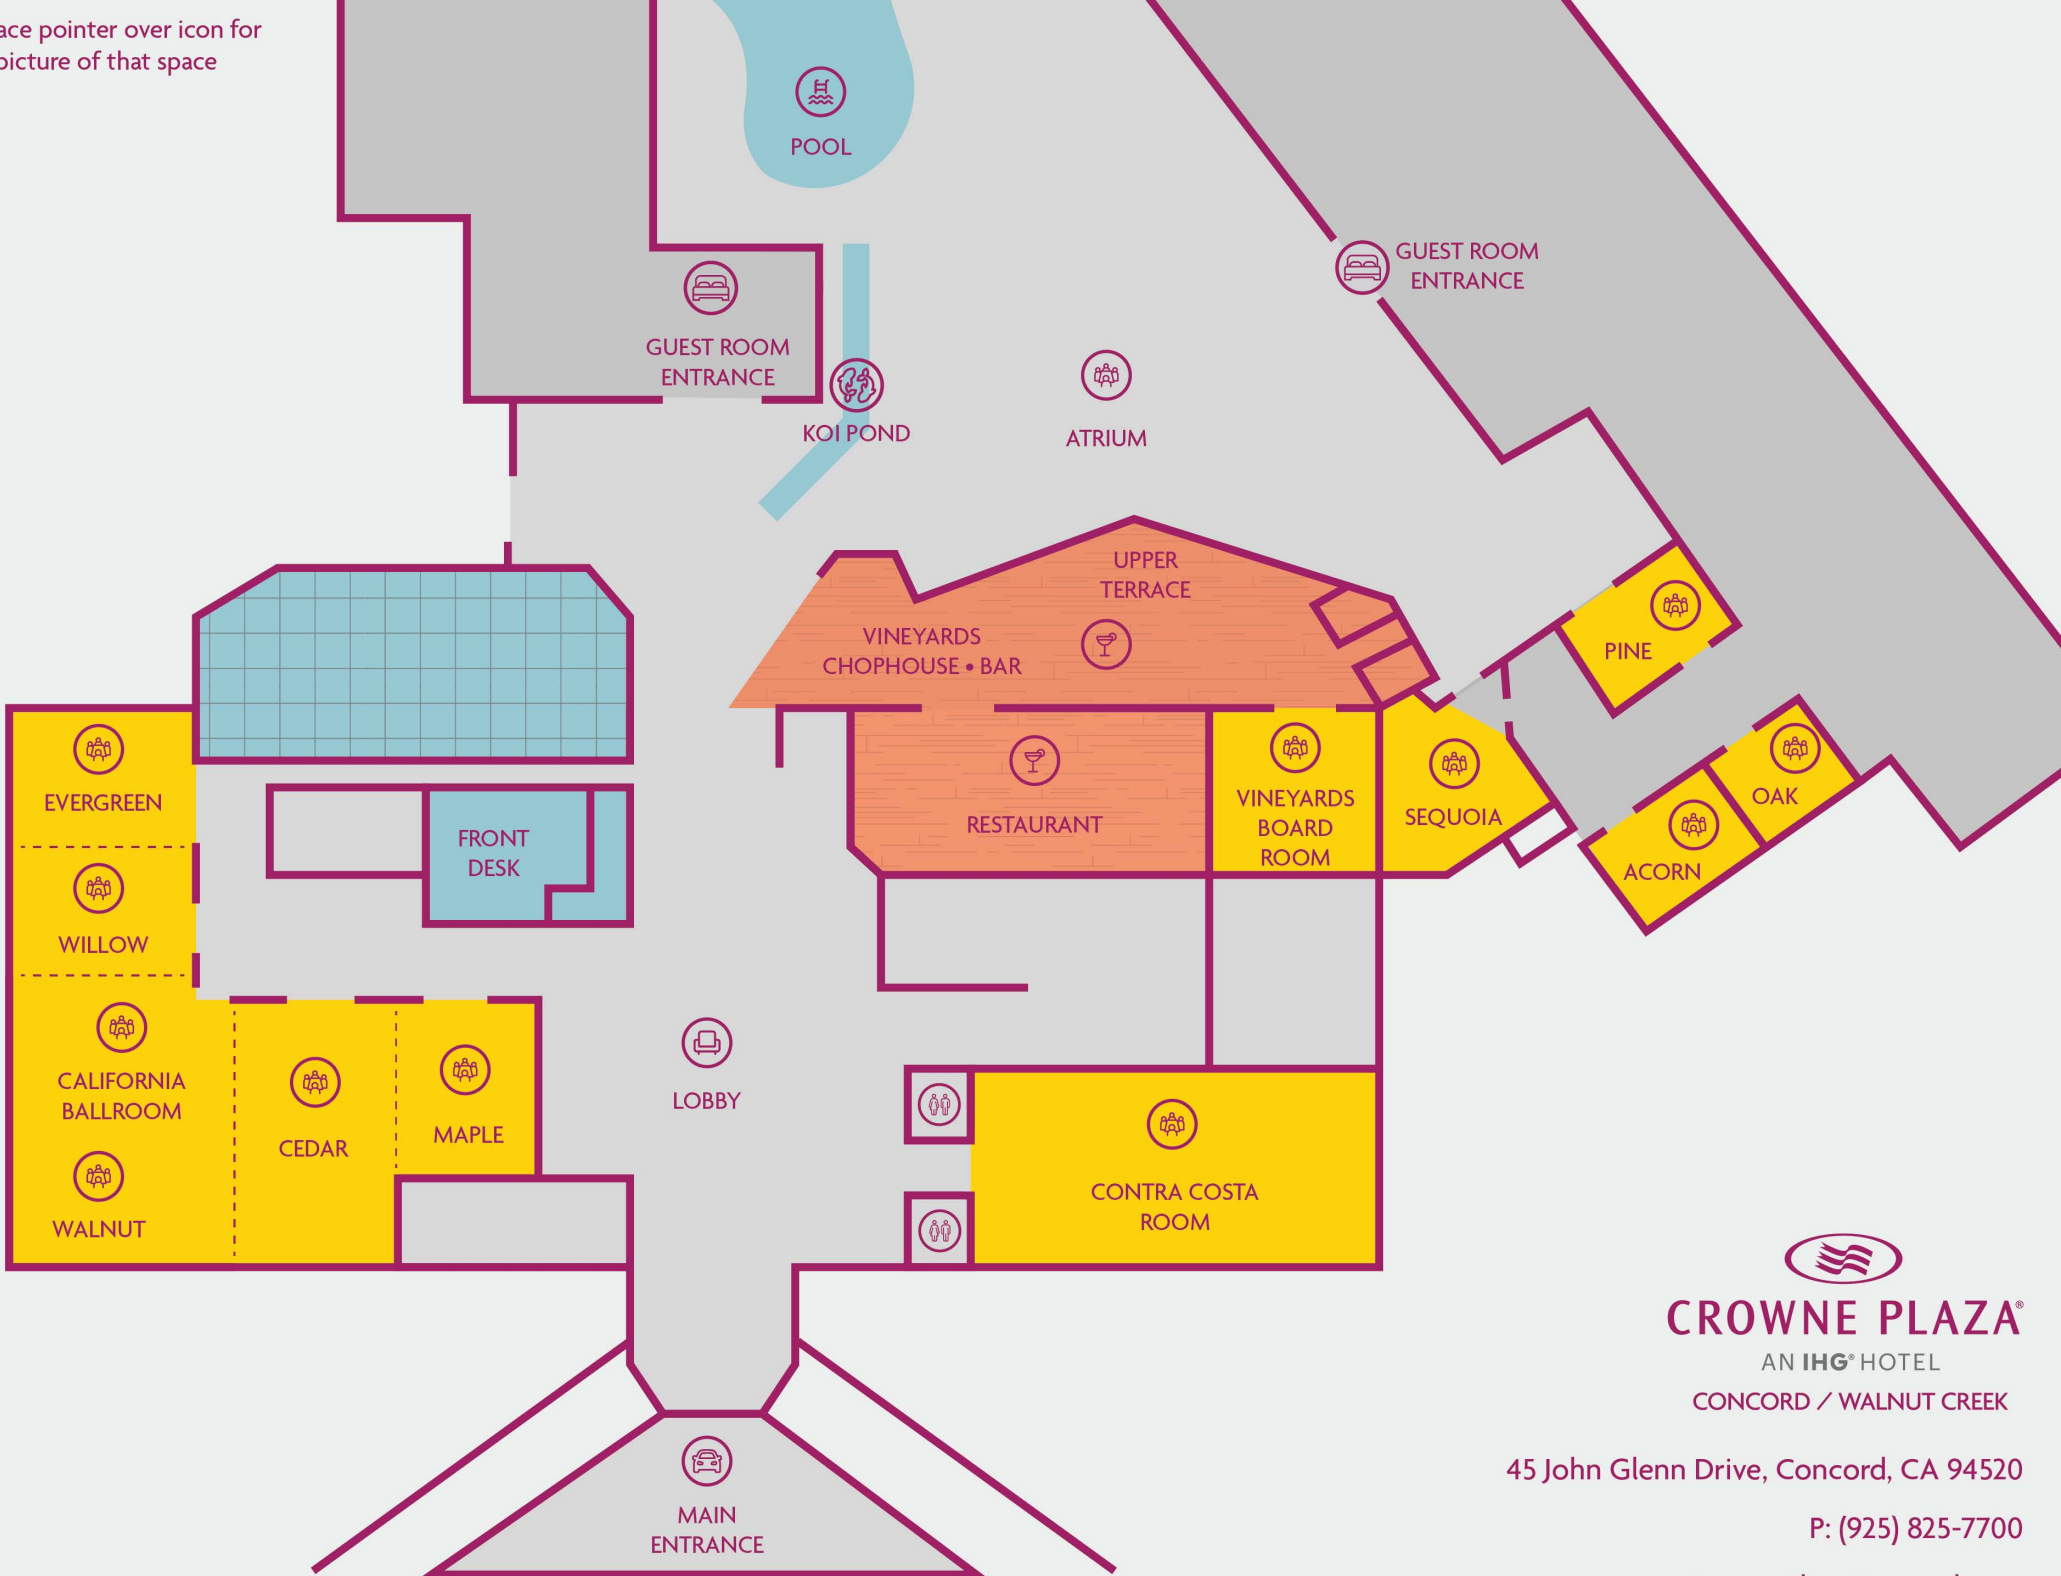

Place pointer over icon for a picture of that space

CROWNE PLAZA[®]

AN IHG[®] HOTEL

CONCORD / WALNUT CREEK

45 John Glenn Drive, Concord, CA 94520

P: (925) 825-7700

CrownePlazaConcord.com

**CROWNE PLAZA CONCORD WALNUT CREEK
MEETING SPACE CAPACITY CHART**

Room Name	Sq. Ft.	Banquet	Reception	Theater	Classroom	U-Shape	Conference
California Ballroom	6,024	500	600	700	300		
Maple	360	20	0	30	18		20
Cedar	1,344	90	130	100	50	30	30
Walnut	2,640	150	260	250	120	50	40
Willow	840	60	85	70	40	25	25
Evergreen	840	60	85	70	40	25	25
Contra Costa Room	3,570	250	360	360	220	80	60
Pine	624	40	40	50	30	20	20
Sequoia Theater	1,435				50		
Acorn	696	40	40	50	30	20	20
Atrium	6,122	300	610				
Upper Terrace	1,813	100	180				
Vineyard Boardroom	308						12
Oak Boardroom	264						14