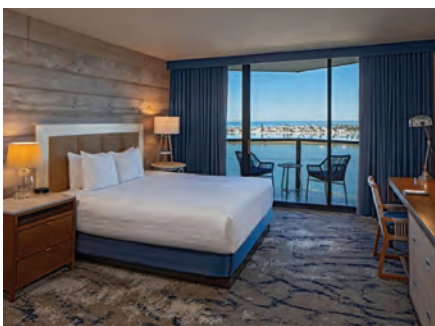

Attendees enjoy a resort experience without sacrificing important business amenities, including the finest in personalized service and state-of-the-art audiovisual equipment. When the business day is done, the hotel's marina features a variety of water activities such as sailing, jet skiing, fishing, paddleboarding and scuba diving.

Hyatt Regency Mission Bay also offers ideal proximity to the many activities that make San Diego the ultimate destination including neighboring SeaWorld, and the city's business and entertainment districts just minutes away.

ROOM NAME	DIMENSIONS	SQUARE FEET	CEILING HEIGHT	RECEPTION	THEATER	CLASSROOM	BANQUET
Bayview Ballroom	84' x 71'	5,964	12'	700	700	350	480
Bayview/Sunset Terrace	–	4,938	–	370	–	–	270
Mission Ballroom	44' x 78'	3,432	12'	300	300	220	230
Mission Terrace	–	3,053	–	200	–	–	150
Palm Ballroom	–	2,650	12'	200	160	100	160
Palm Court	–	2,037	–	160	–	–	110
Regatta Pavilion	110' x 80'	8,800	21'	900	750	500	700
Bayside Lawn	–	10,000	–	1,000	–	–	750
Banyan Court & Lawn	–	8,527	–	700	–	–	450