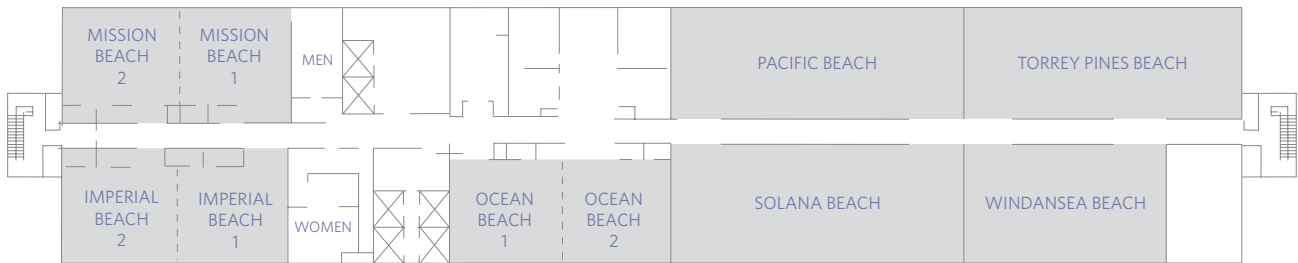

FLOOR PLAN
Second Floor—Beach Level