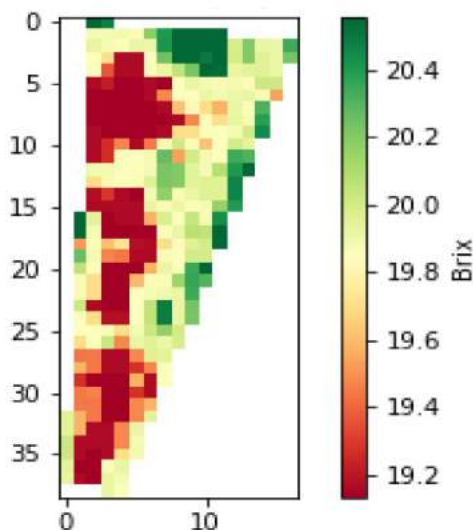

# Grape Quality Challenge

- Ever been surprised by different maturity levels in grapes from the same block?
- Ever needed to regrade some of your grapes due to inadequate sugar levels at harvest?

Visualize maturity pre-harvest with FREE

- Maturity Maps to allow selective harvesting for better quality wine

Only maps of your blocks required to get started. Email [hello@deepplanet.ai](mailto:hello@deepplanet.ai)